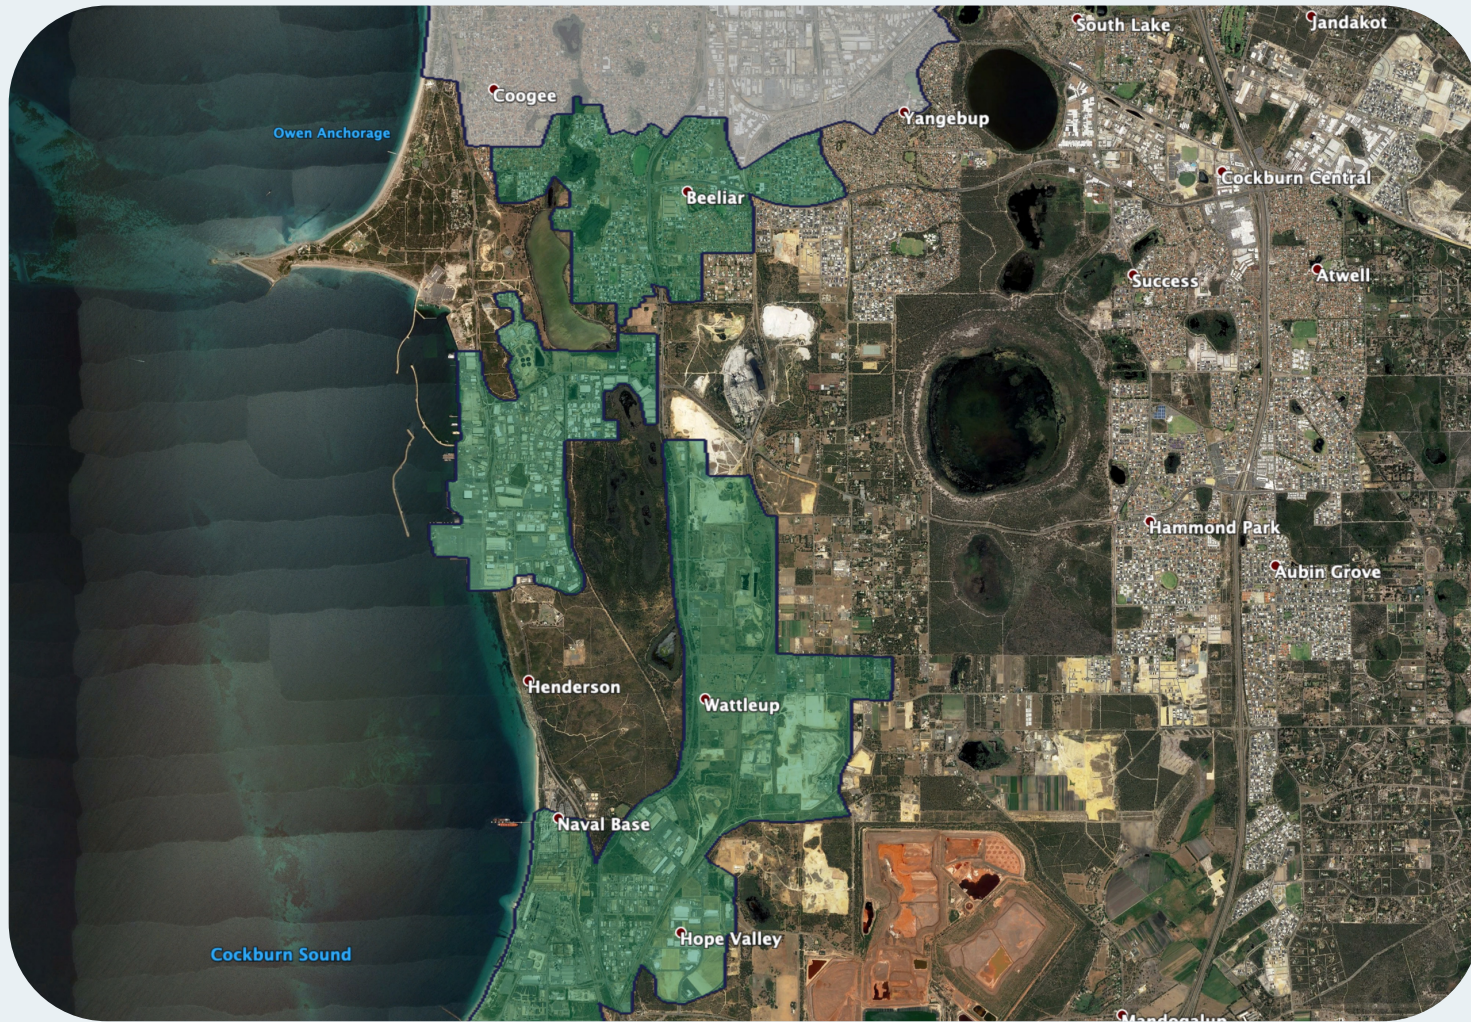

nbn™ Business Fibre Zone indicative map - Henderson and surrounds

The nbn™ Business Fibre Initiative is available to businesses right across the country.

The areas highlighted on this map, are part of an nbn™ Business Fibre Zone that is eligible for business nbn™ Enterprise Ethernet.

Key

-  nbn™ Business Fibre Zone
-  Adjacent/nearby nbn™ Business Fibre Zone (where relevant)

To find out more about the Fibre Initiative contact your service provider, or visit: nbn.com.au/businessfibre