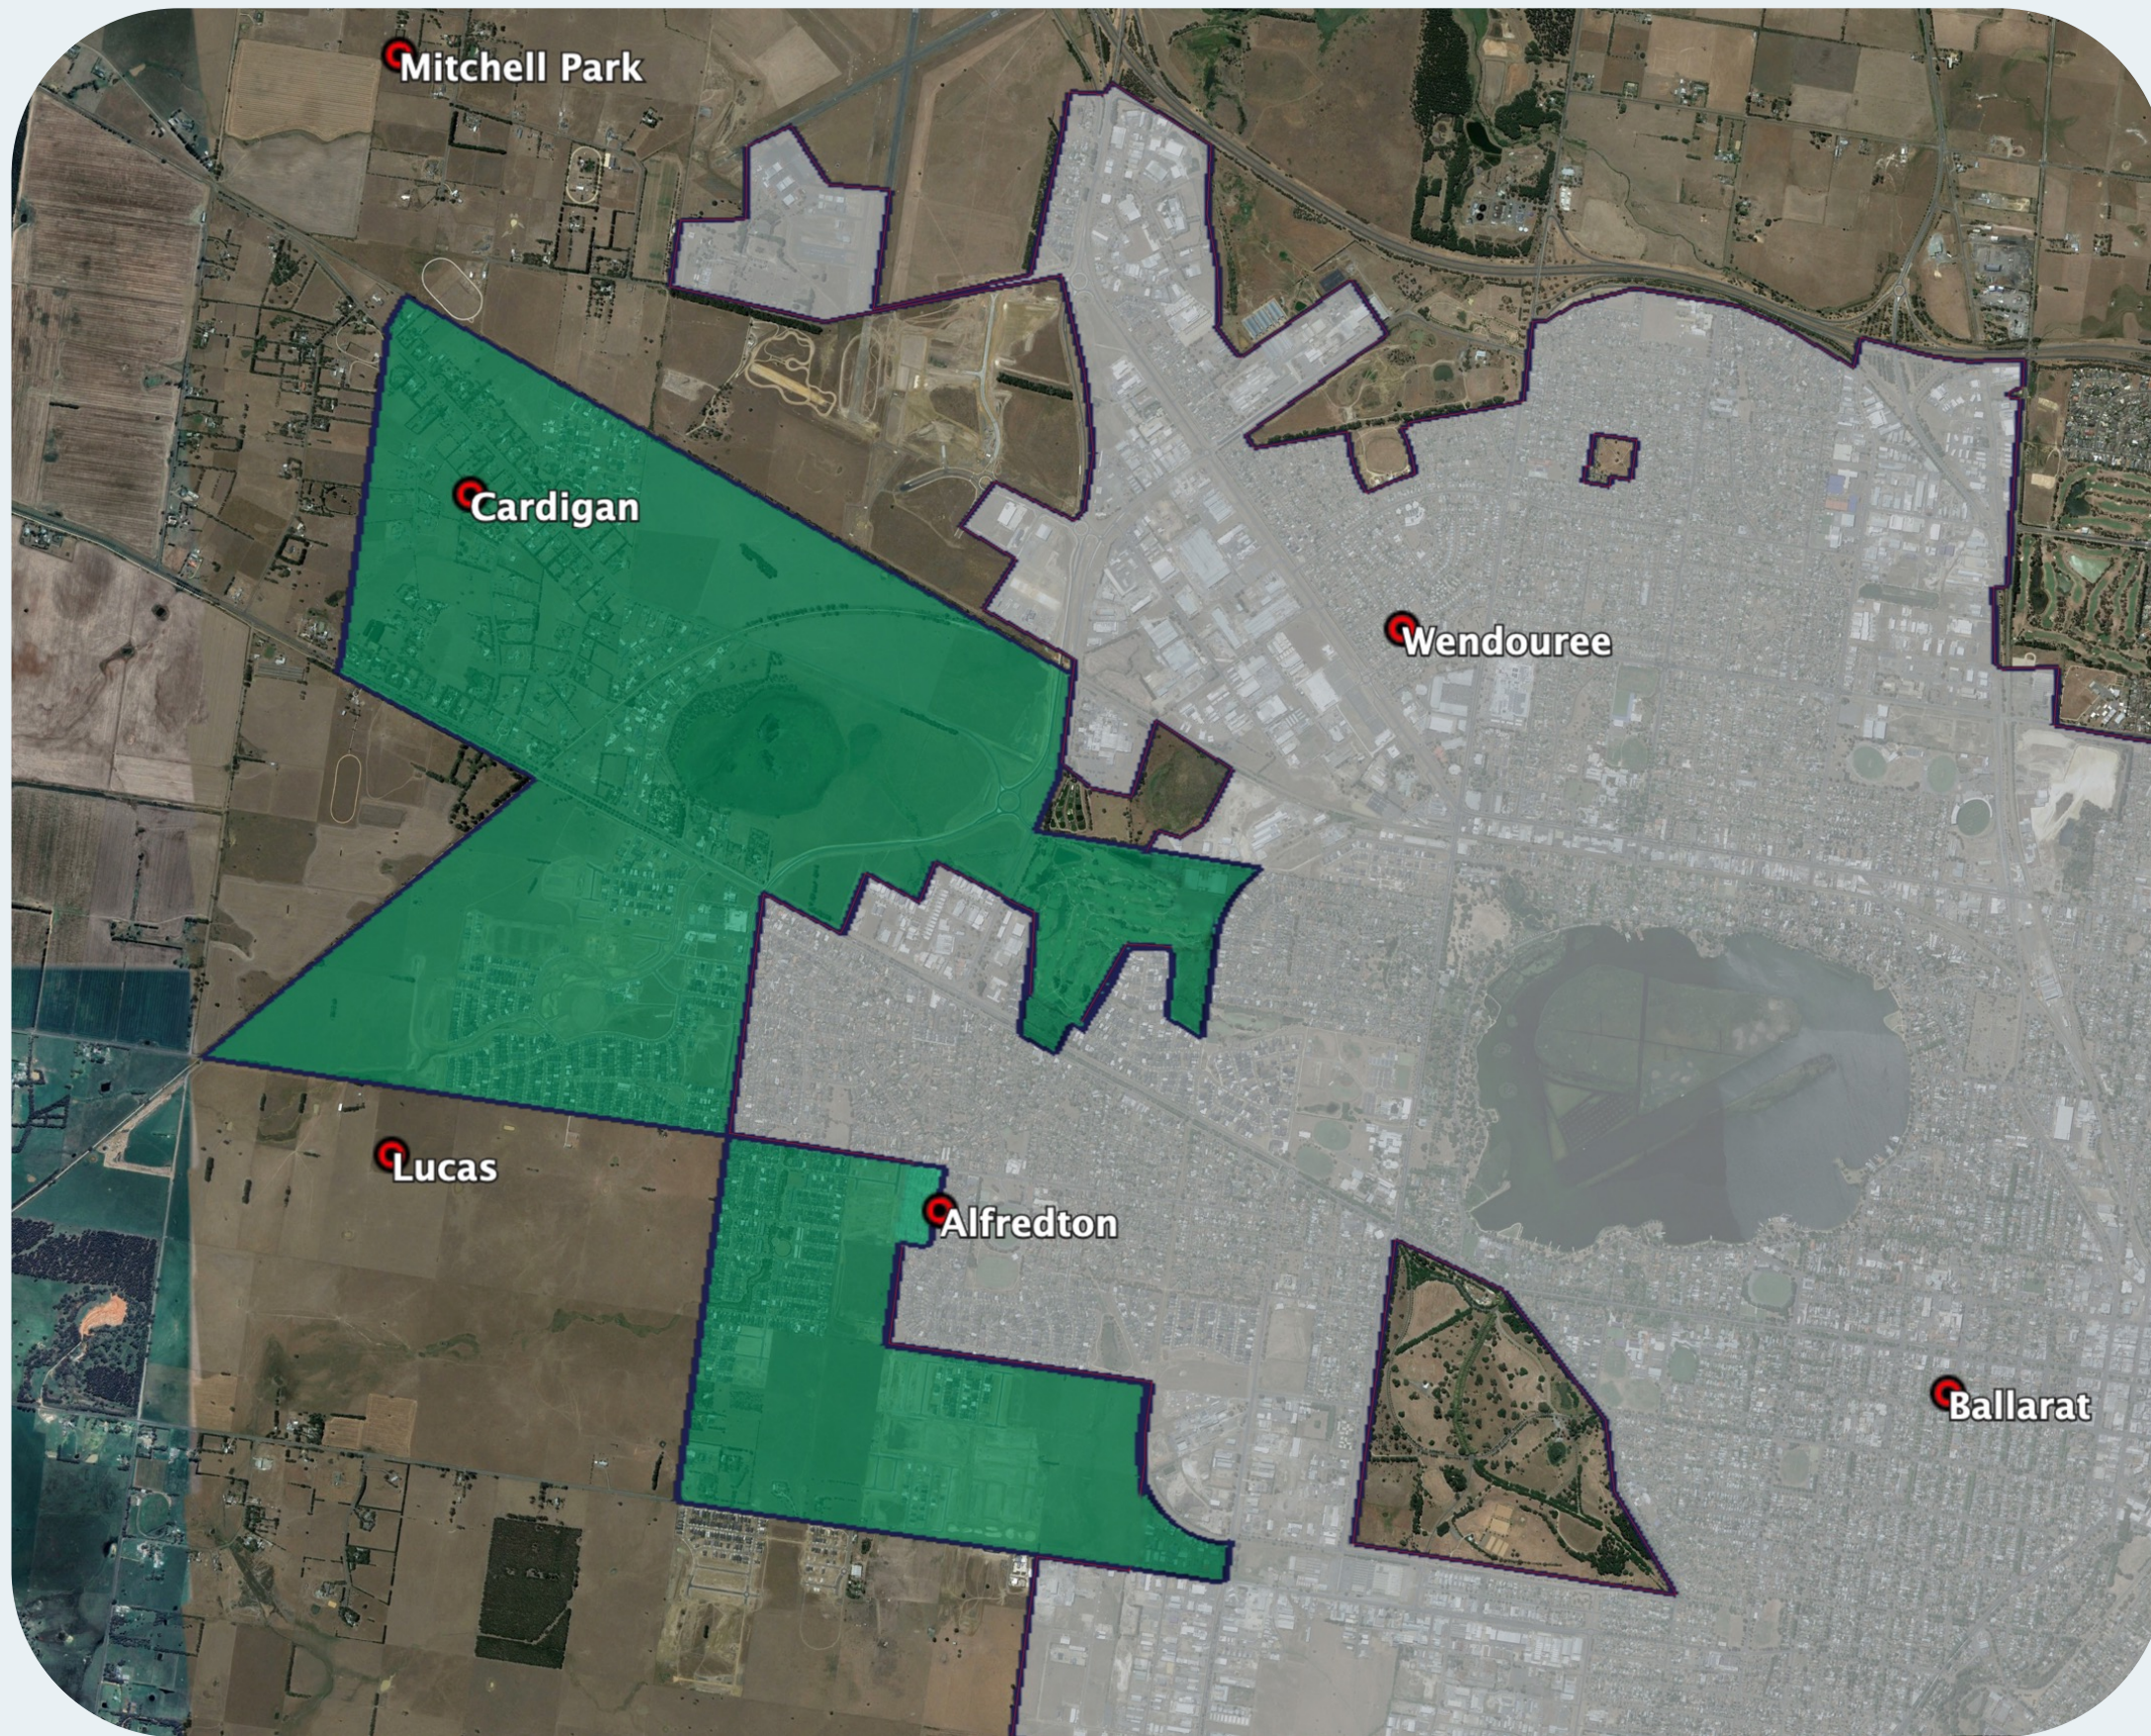

nbn™ Business Fibre Zone indicative map – Alfredton and surrounds

The **nbn™** Business Fibre Initiative is available to businesses right across the country.

The area highlighted on this map, is part of an **nbn™** Business Fibre Zone that is eligible for business **nbn™** Enterprise Ethernet.

To find out more about the Fibre Initiative contact your service provider, or visit:
nbn.com.au/businessfibre

Key

-  nbn™ Business Fibre Zone
-  Adjacent/nearby nbn™ Business Fibre Zone (where relevant)