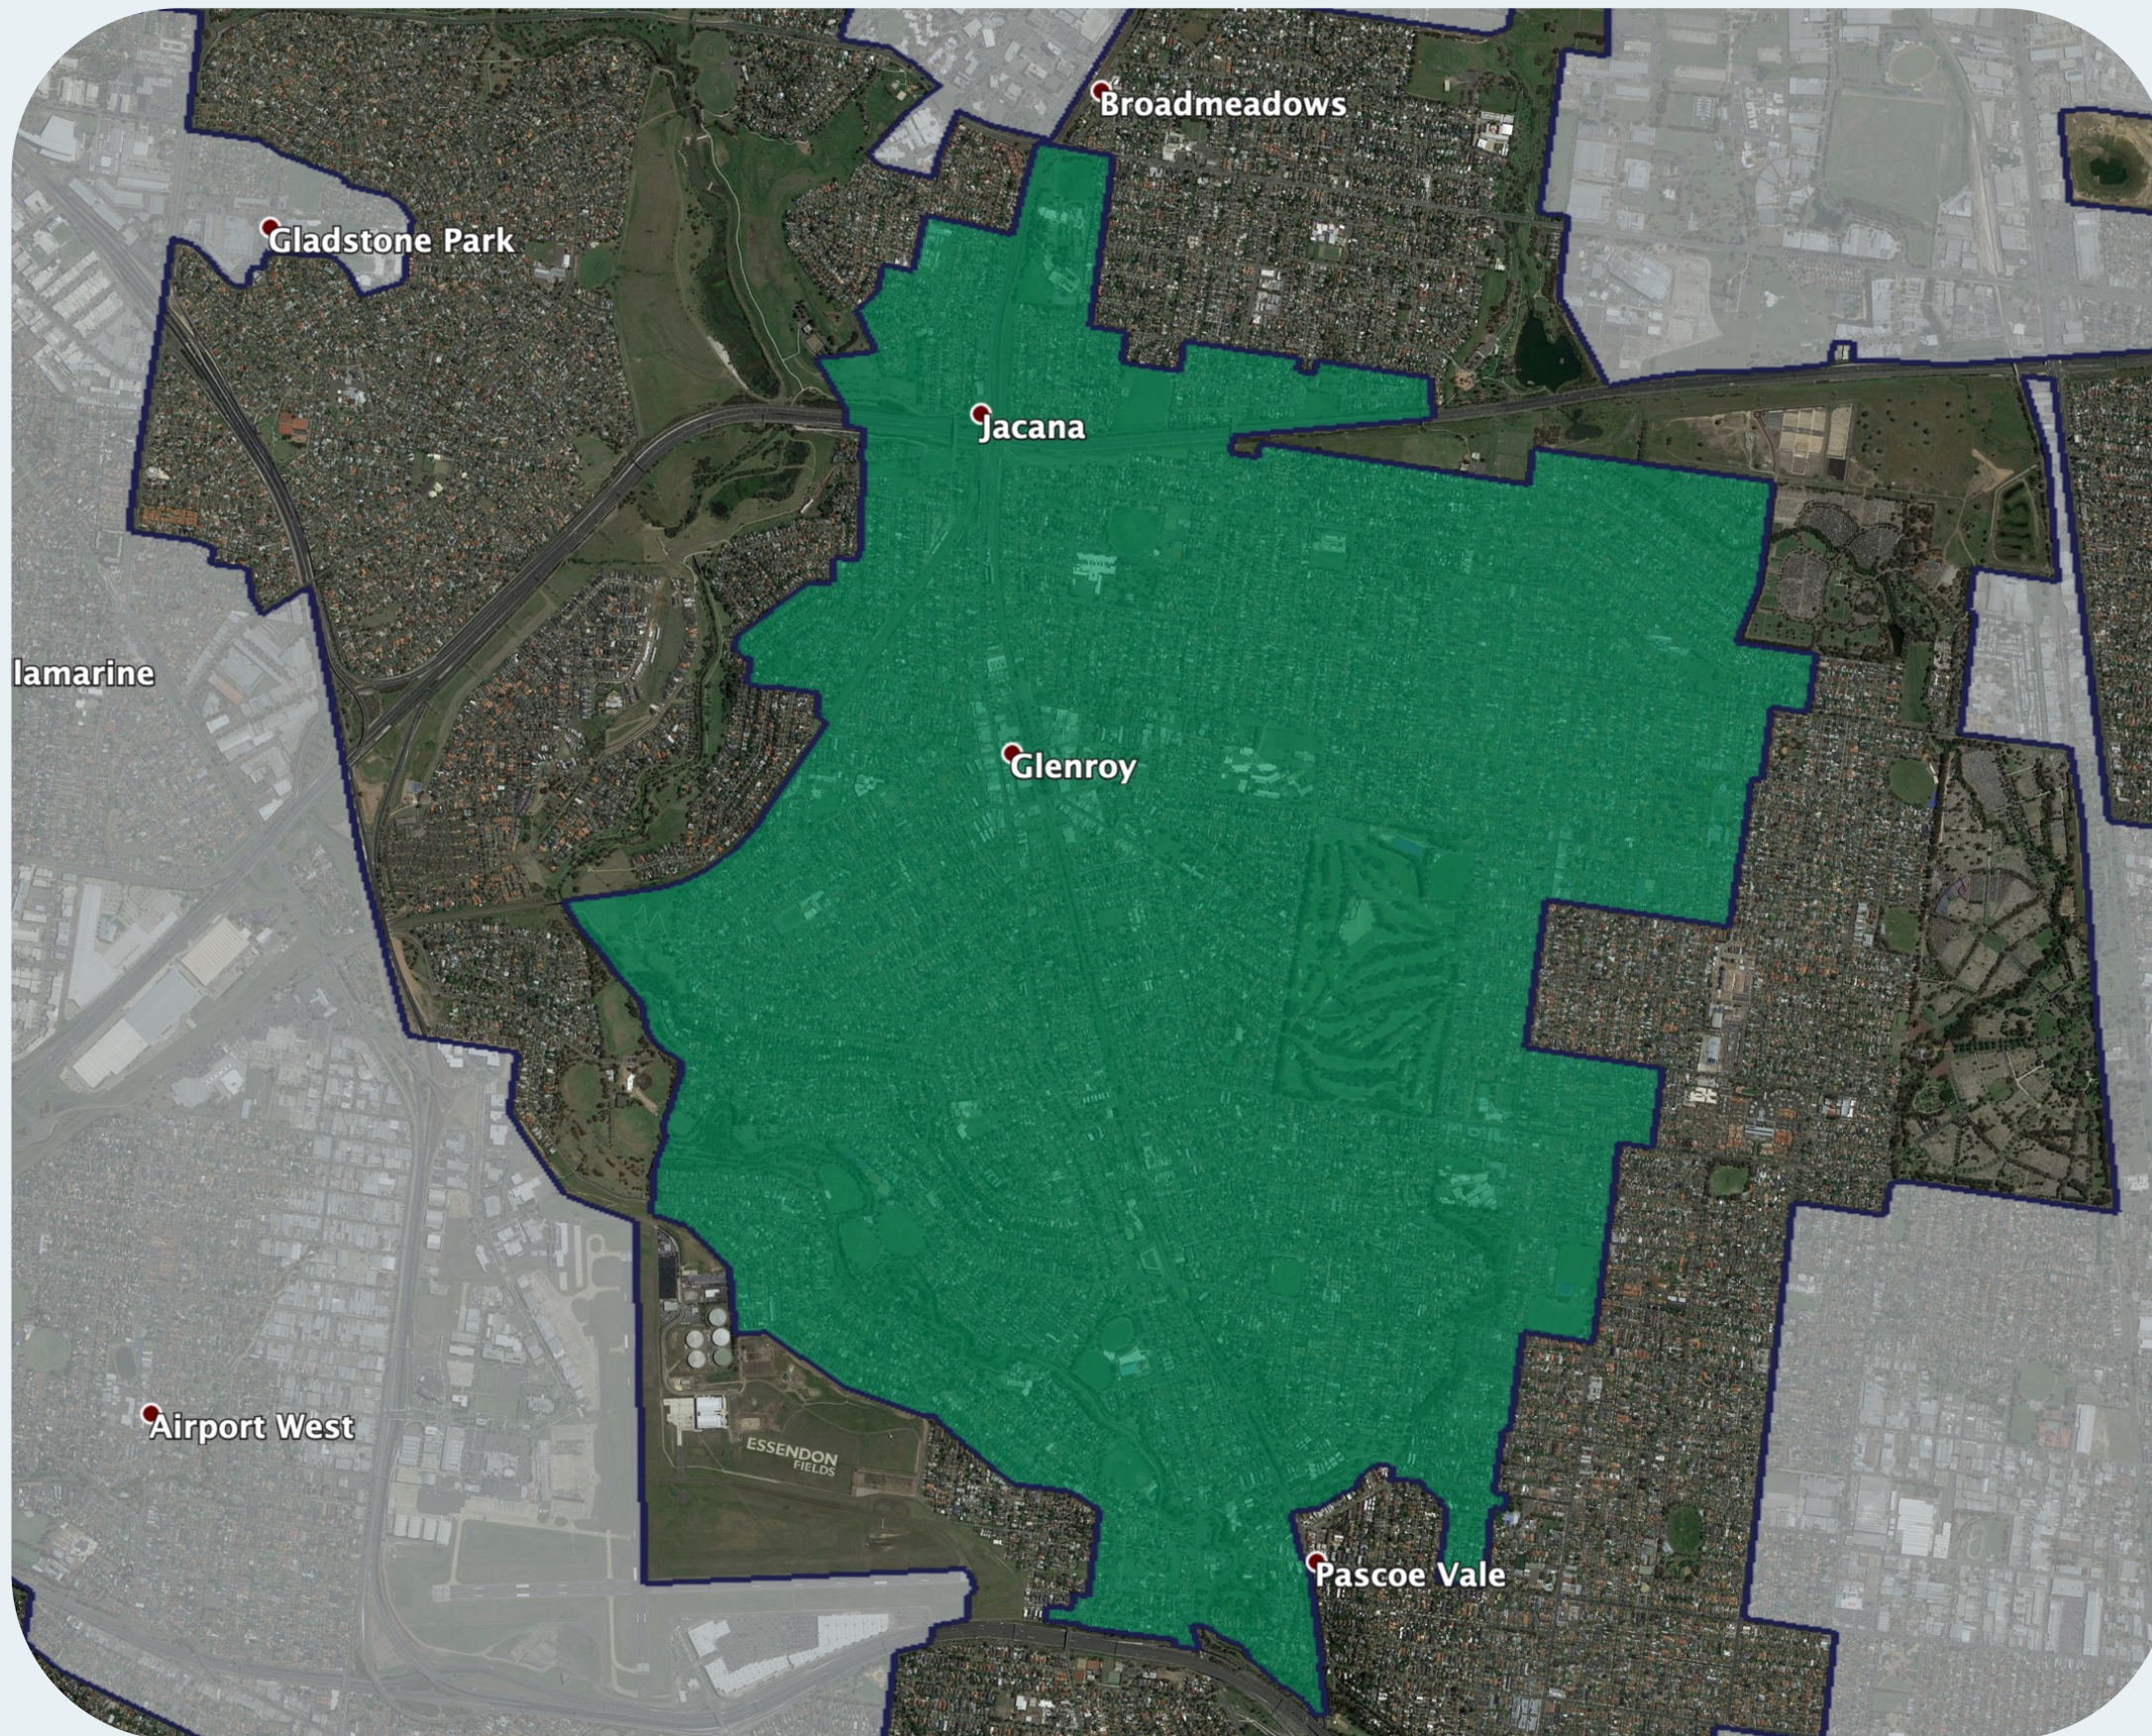

# nbn™ Business Fibre Zone indicative map – Glenroy – Pascoe Vale and surrounds

The nbn™ Business Fibre Initiative is available to businesses right across the country.

The areas highlighted on this map, are part of an nbn™ Business Fibre Zone that is eligible for business nbn™ Enterprise Ethernet.

## Key

-  nbn™ Business Fibre Zone
-  Adjacent/nearby nbn™ Business Fibre Zone (where relevant)