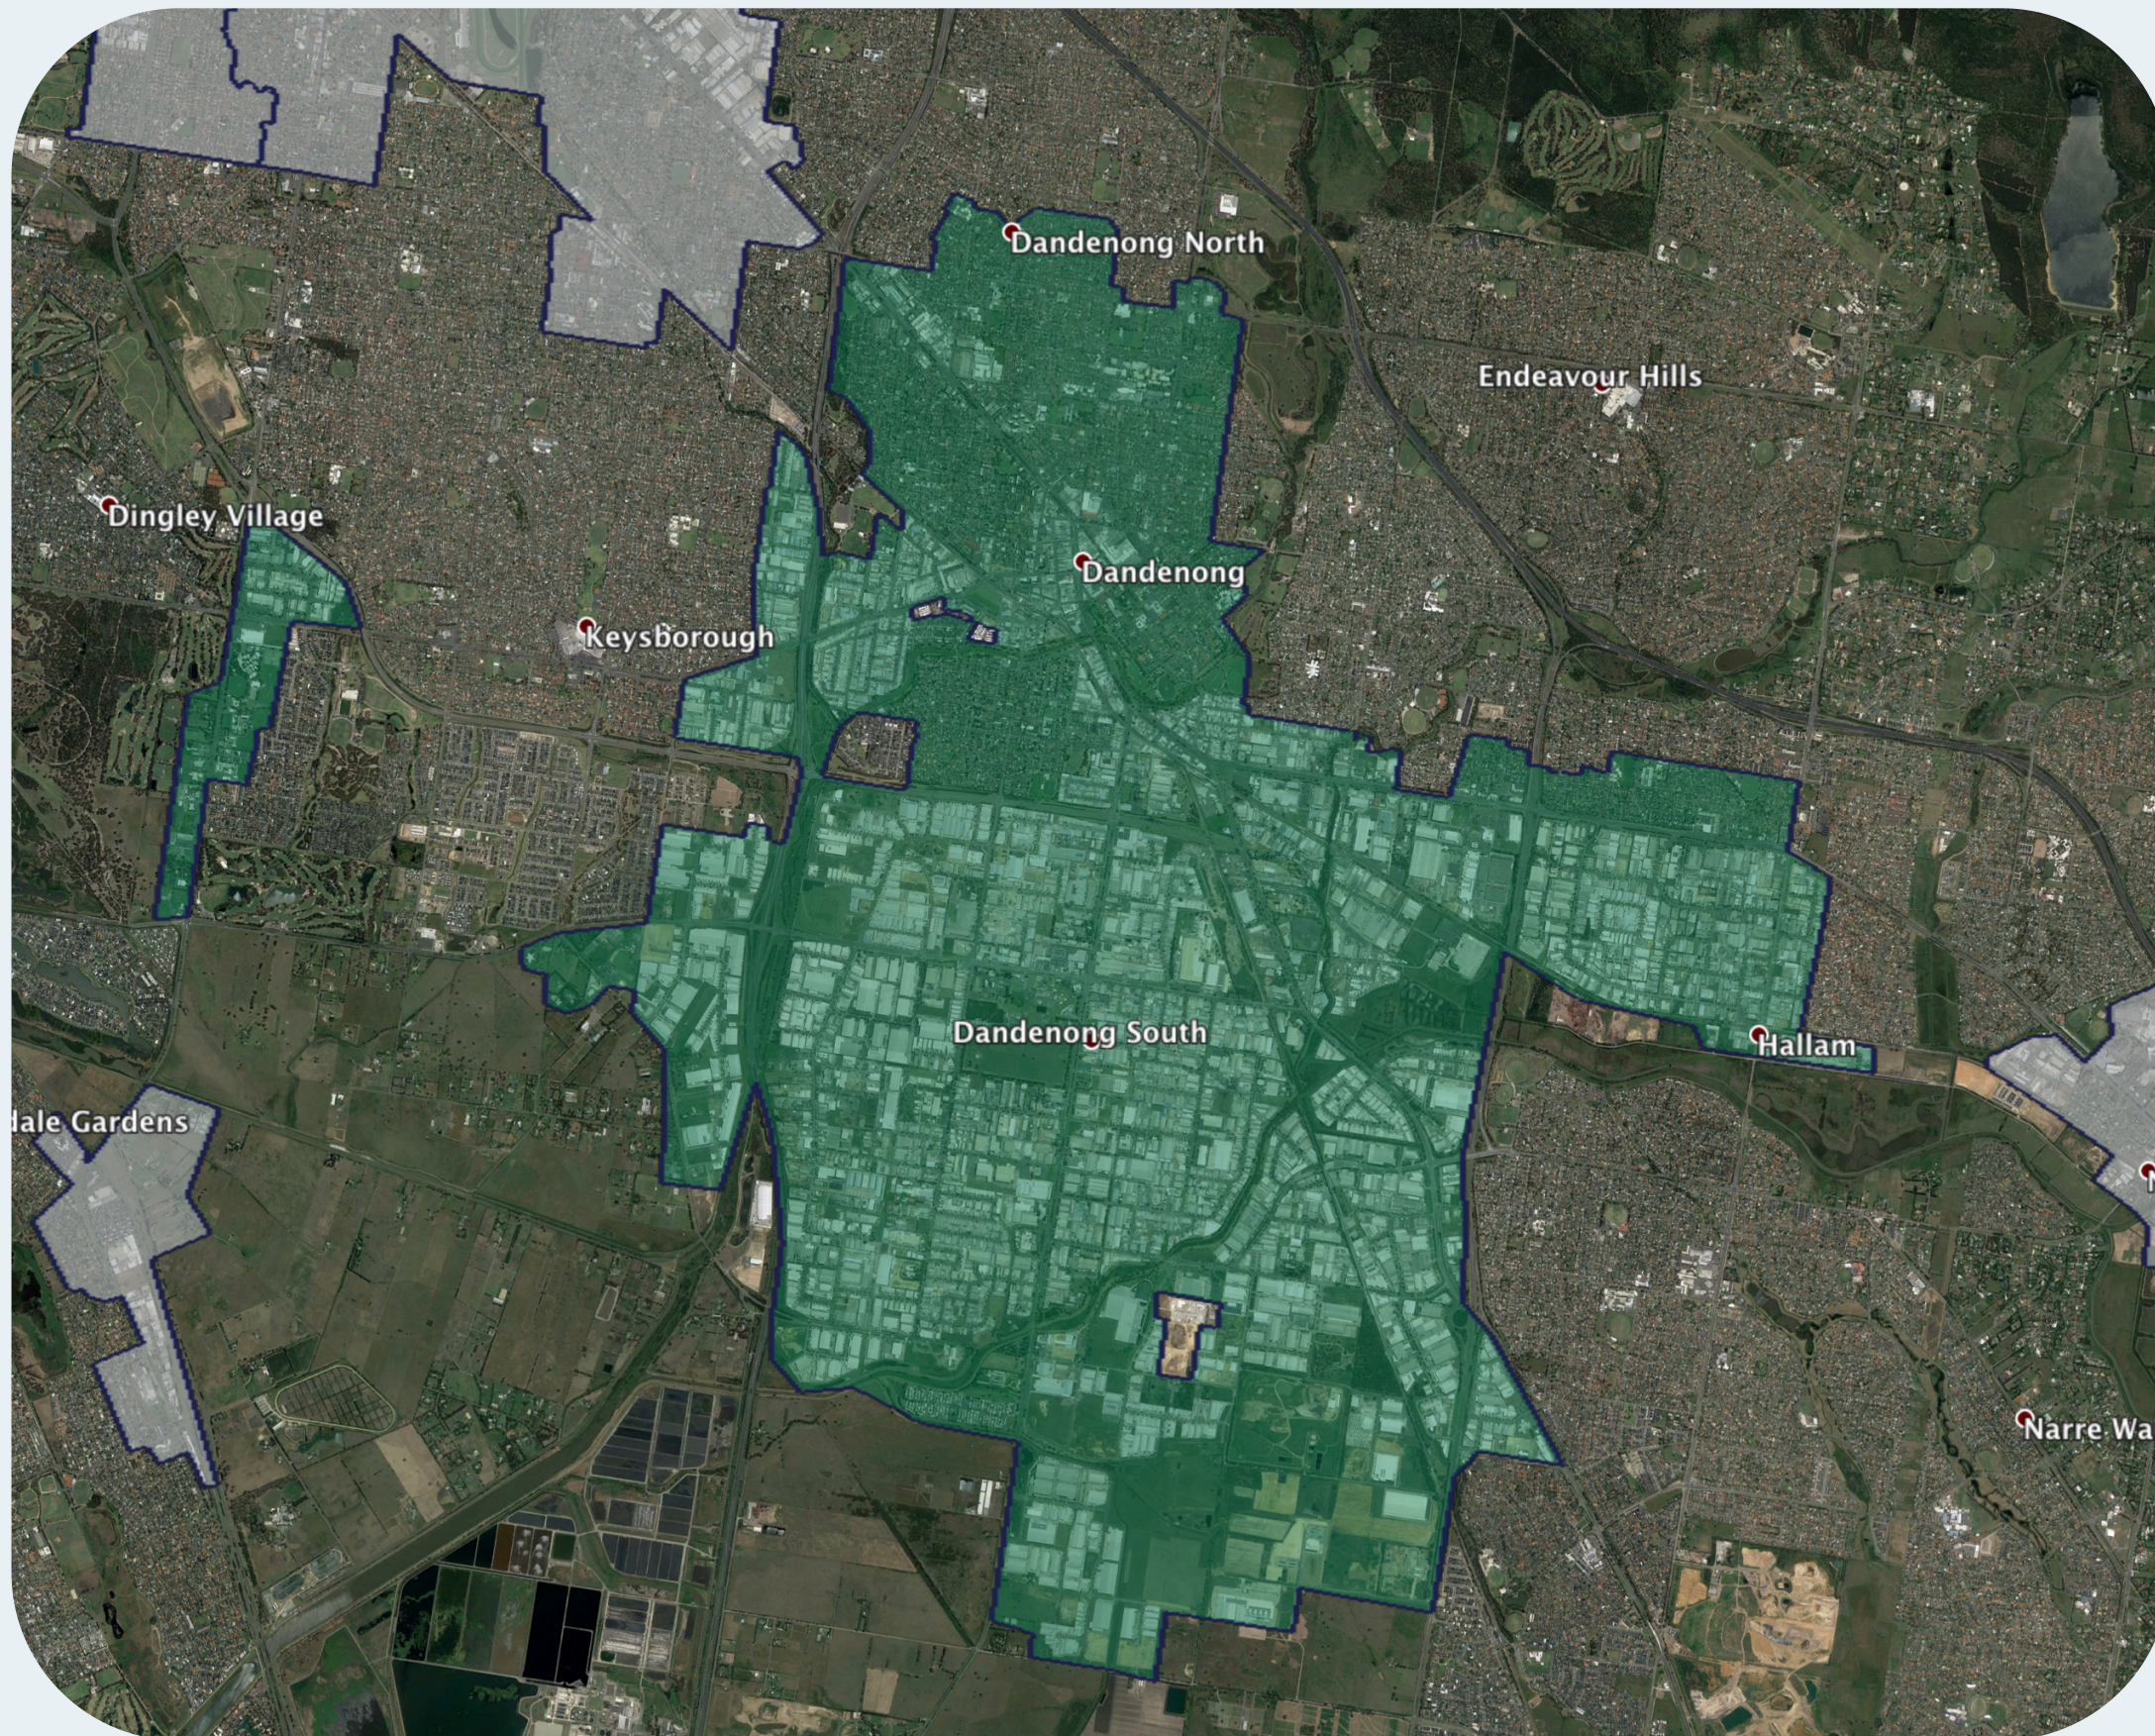

# nbn™ Business Fibre Zone indicative map – Dandenong and surrounds

The nbn™ Business Fibre Initiative is available to businesses right across the country.

The areas highlighted on this map, are part of an nbn™ Business Fibre Zone that is eligible for business nbn™ Enterprise Ethernet.

## Key

-  nbn™ Business Fibre Zone
-  Adjacent/nearby nbn™ Business Fibre Zone (where relevant)