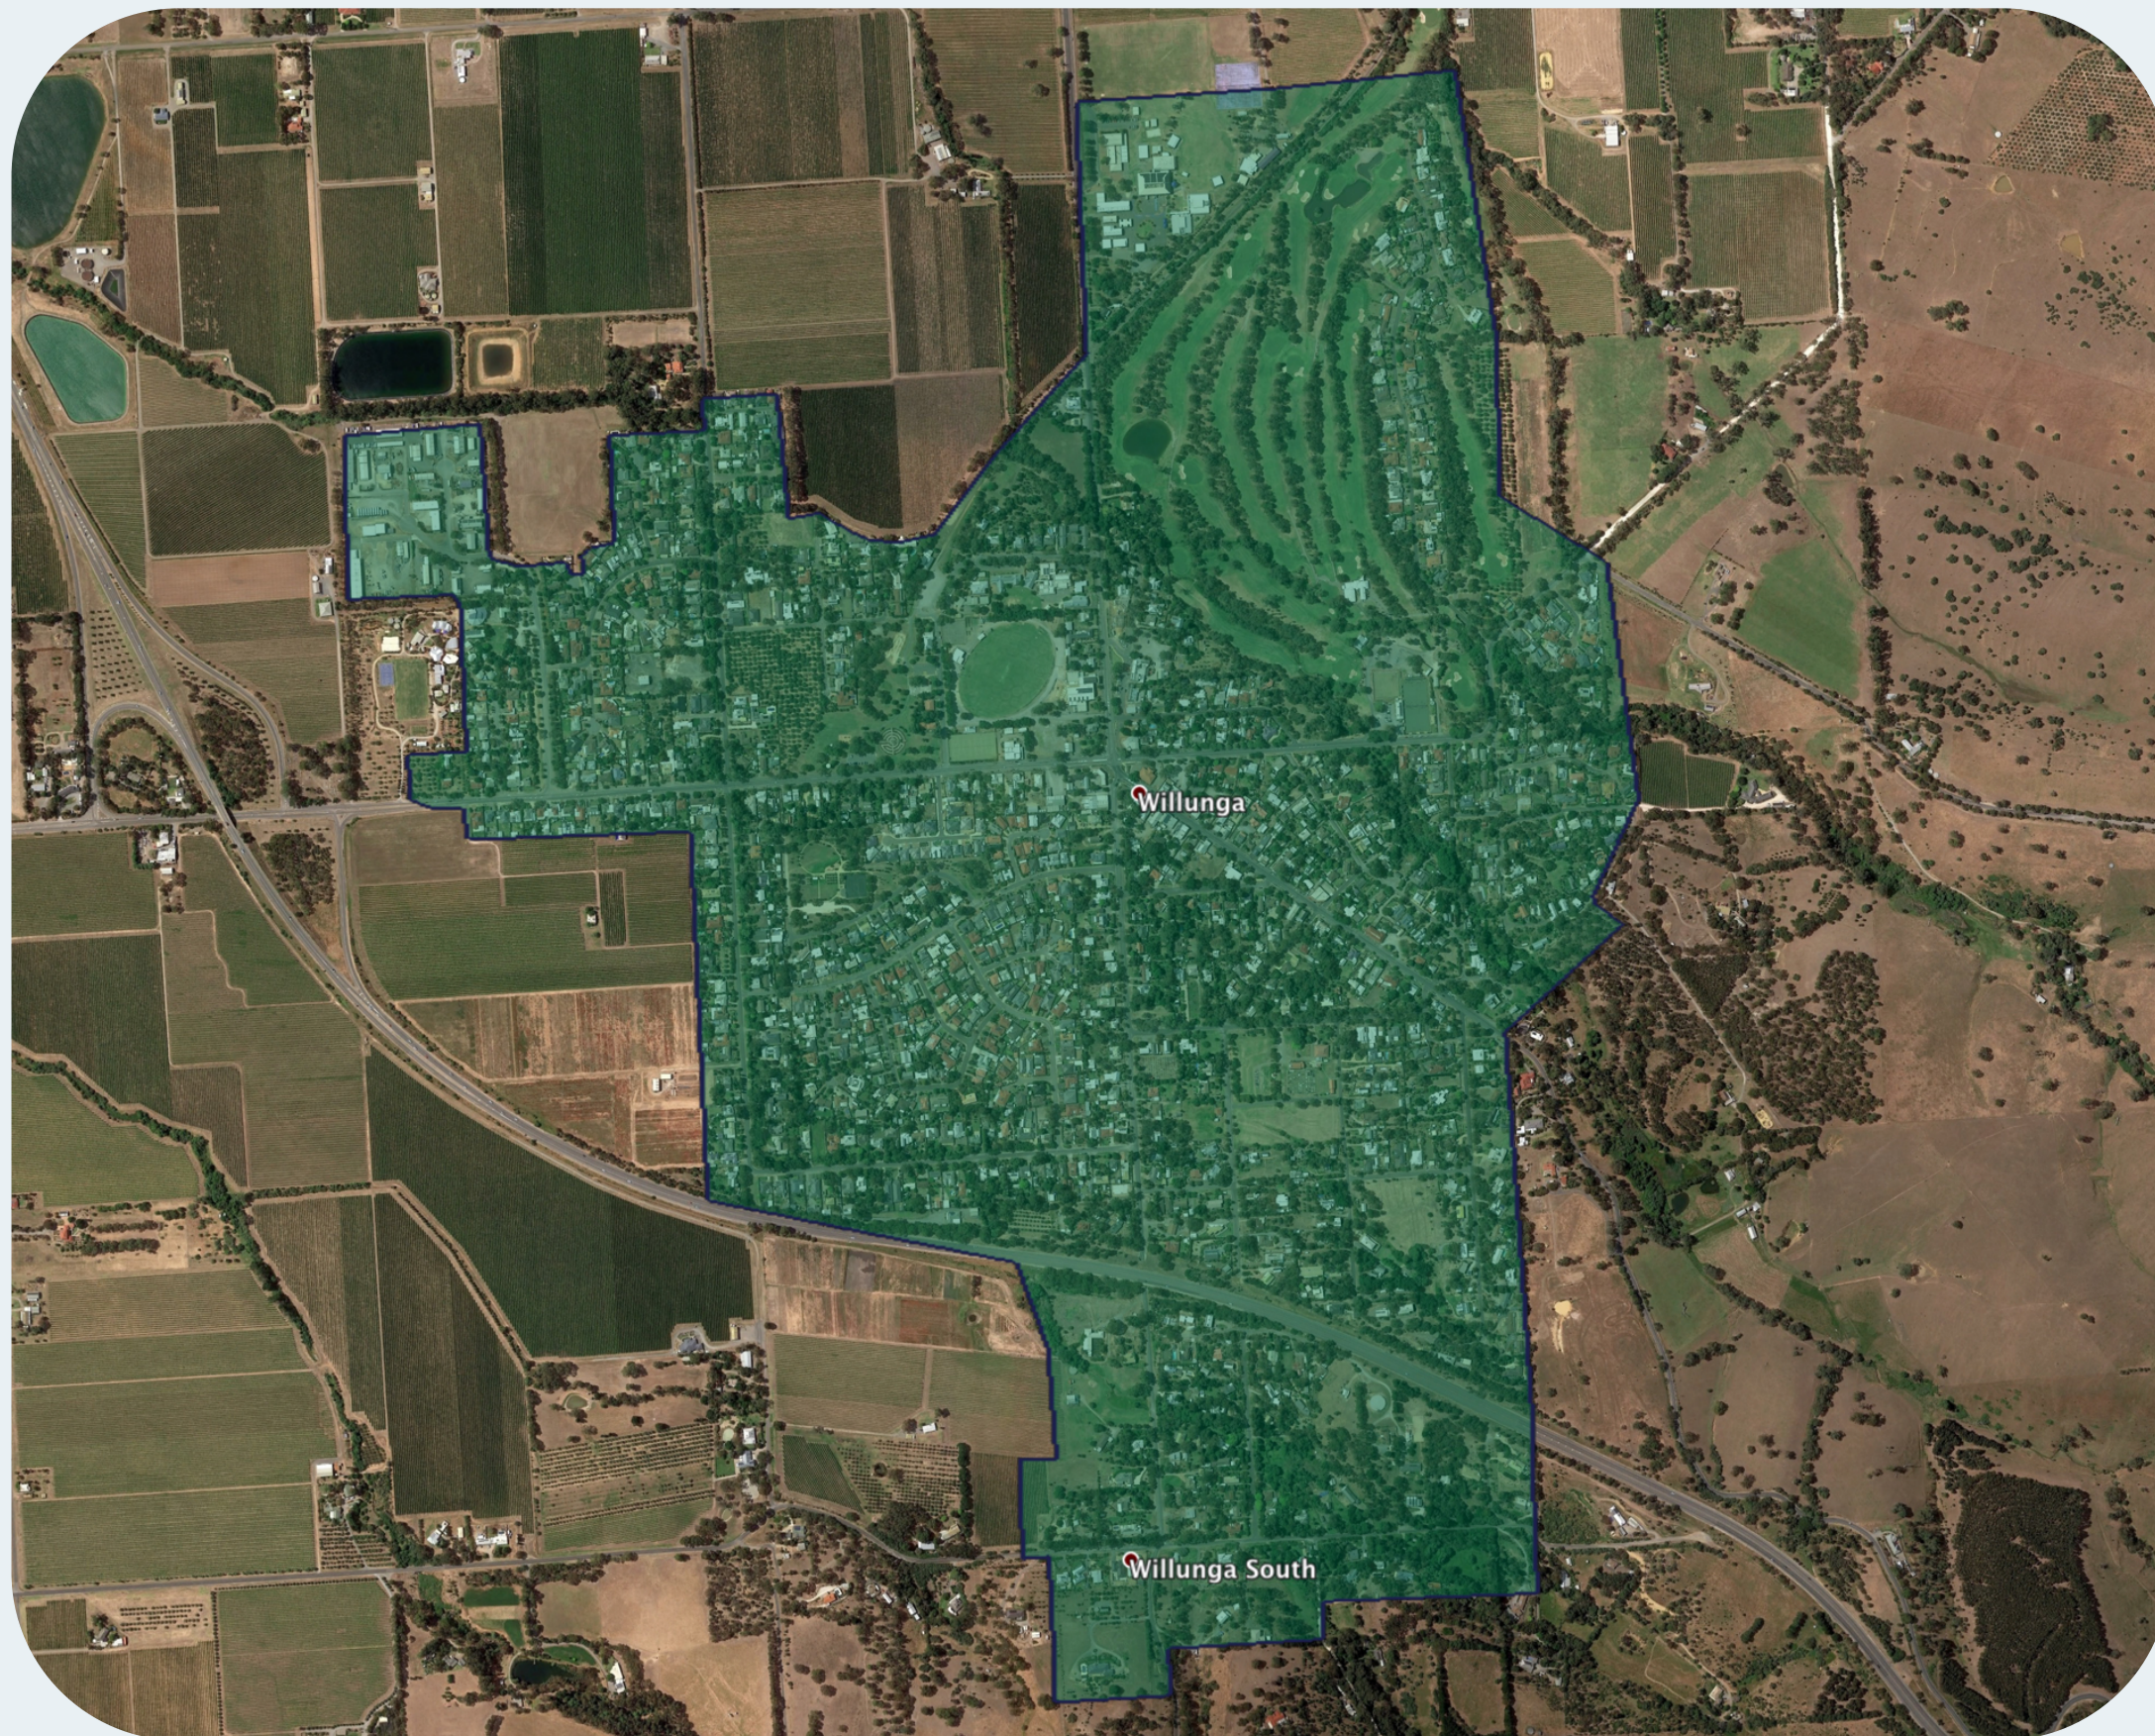

nbn™ Business Fibre Zone indicative map – Willunga and surrounds

The nbn™ Business Fibre Initiative is available to businesses right across the country.

The area highlighted on this map, is part of an nbn™ Business Fibre Zone that is eligible for business nbn™ Enterprise Ethernet.

To find out more about the Fibre Initiative contact your service provider, or visit: nbn.com.au/businessfibre

Key

-  nbn™ Business Fibre Zone
-  Adjacent/nearby nbn™ Business Fibre Zone (where relevant)