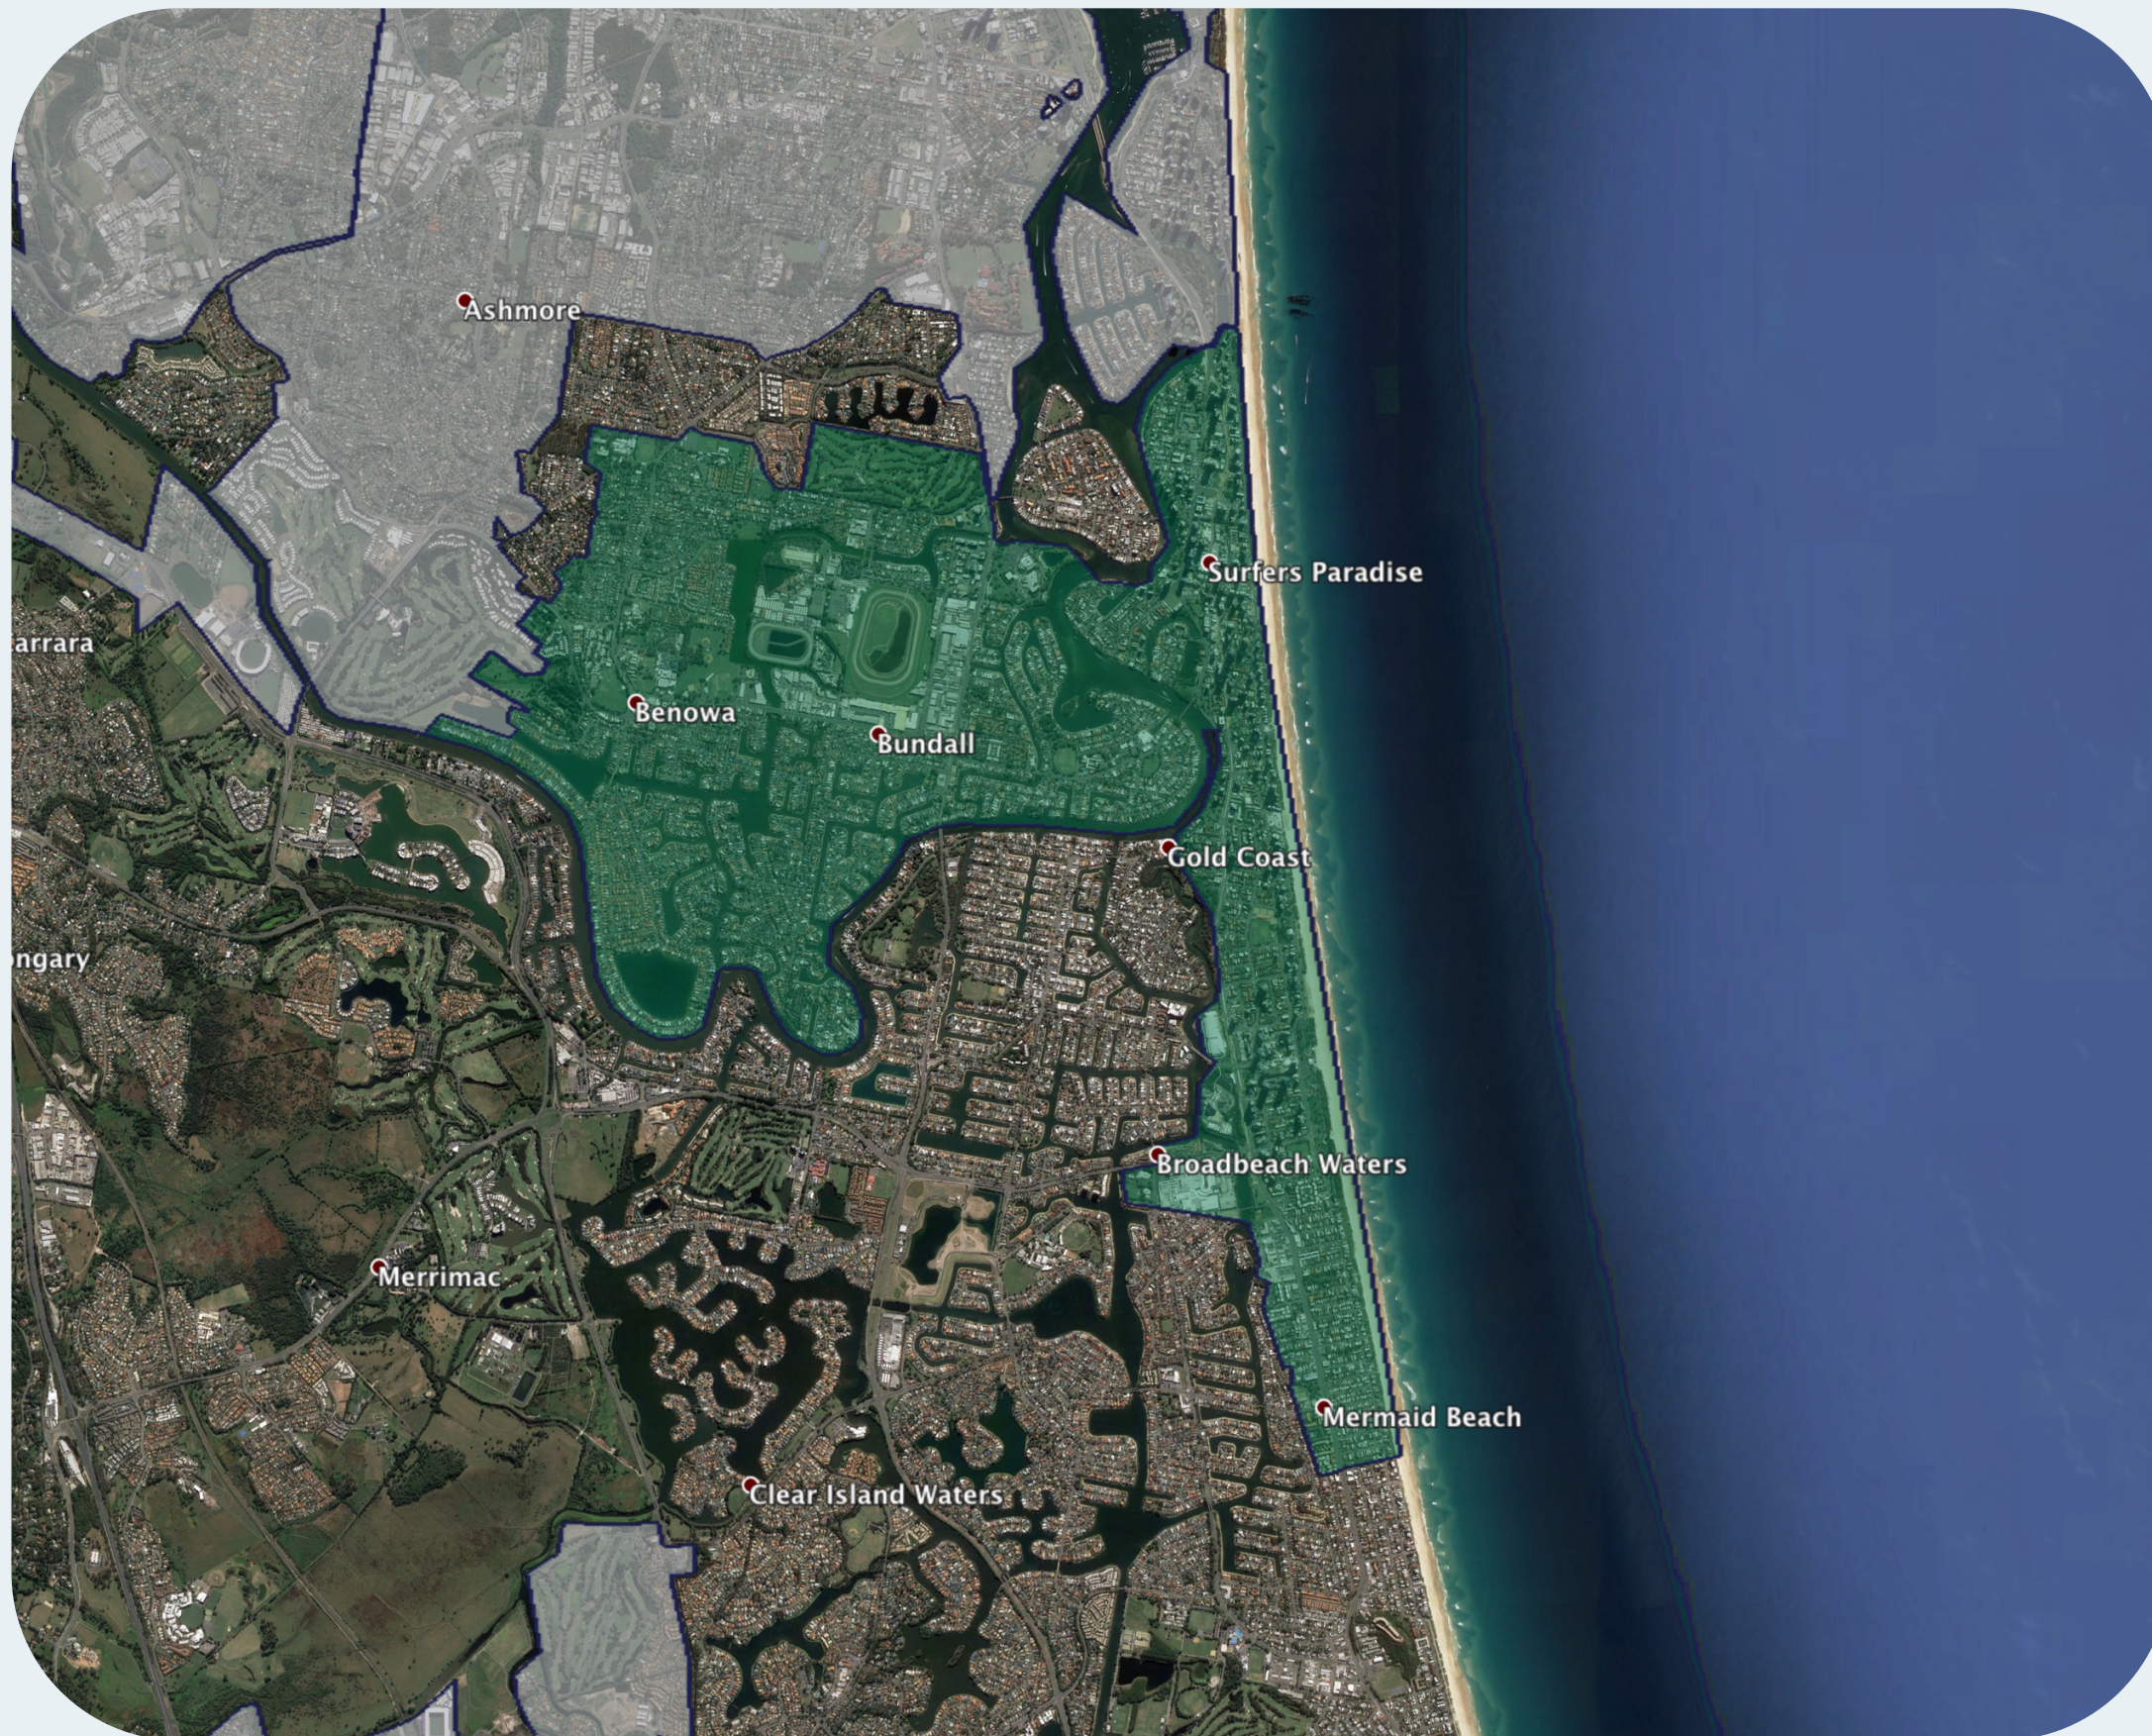

# nbn™ Business Fibre Zone indicative map – Surfers Paradise - Bundall and surrounds

The nbn™ Business Fibre Initiative is available to businesses right across the country.

The areas highlighted on this map, are part of an nbn™ Business Fibre Zone that is eligible for business nbn™ Enterprise Ethernet.

## Key

-  nbn™ Business Fibre Zone
-  Adjacent/nearby nbn™ Business Fibre Zone (where relevant)