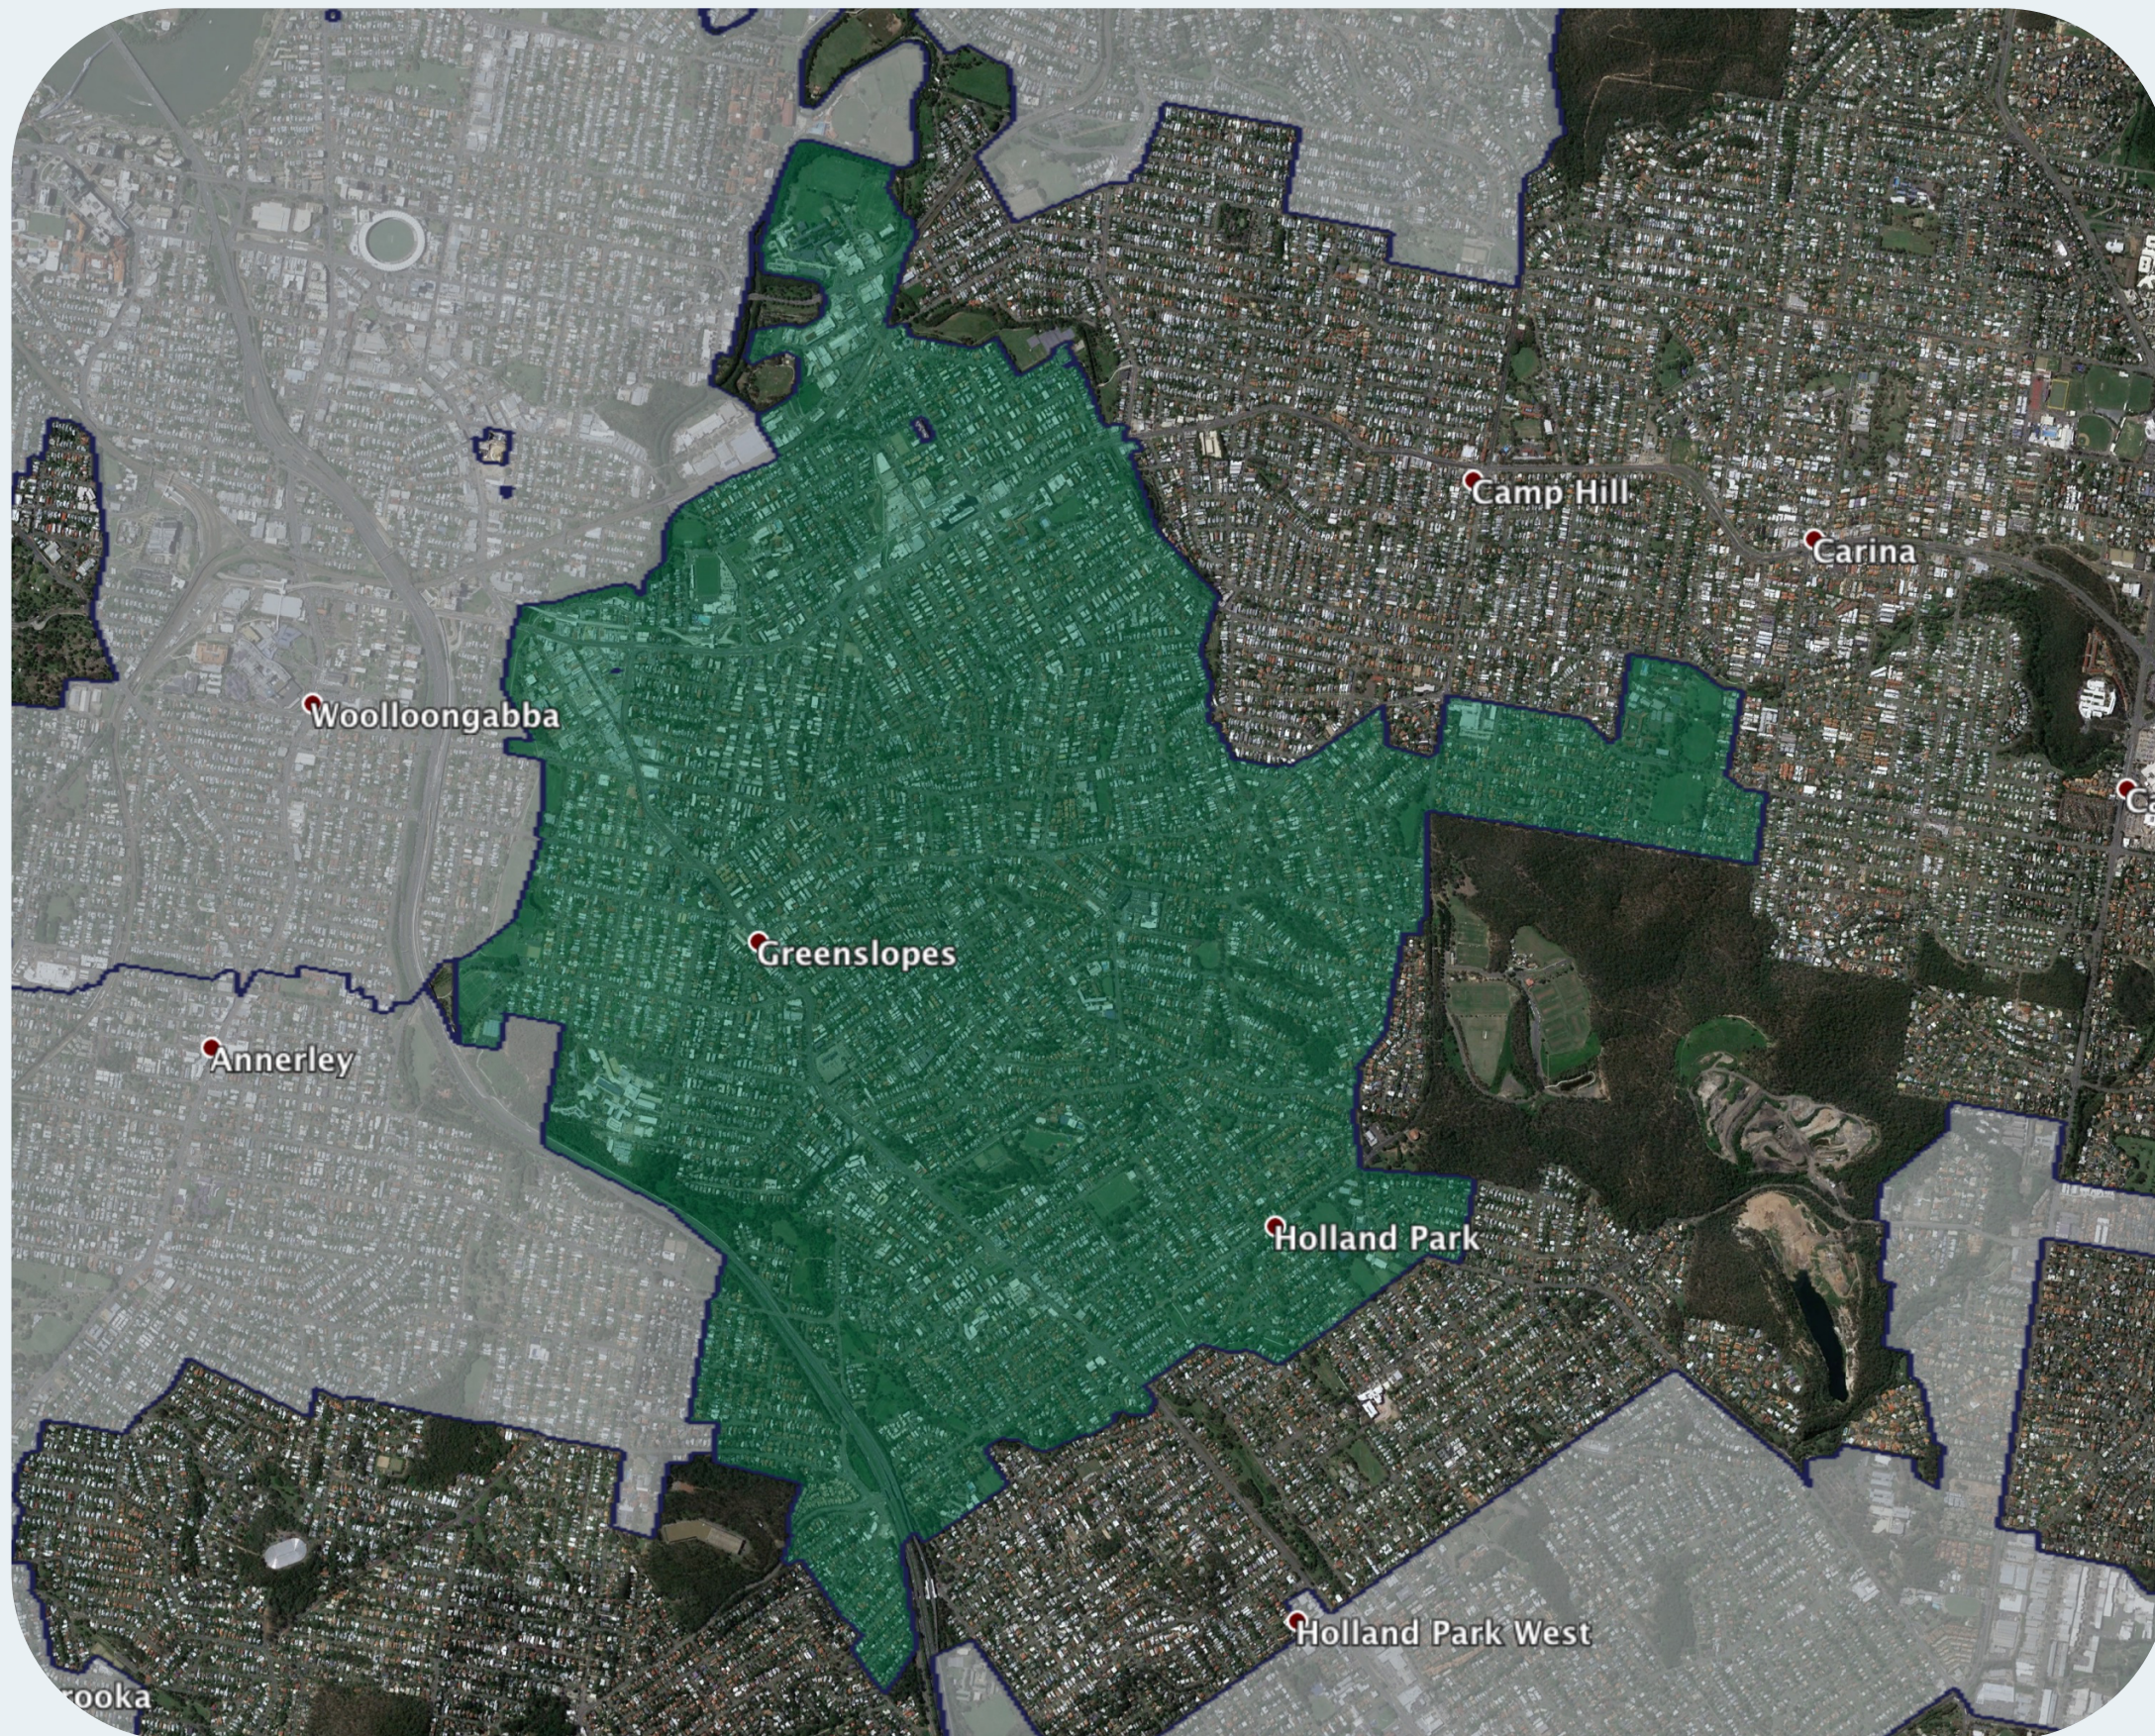

# nbn™ Business Fibre Zone indicative map – Coorparoo and surrounds

The nbn™ Business Fibre Initiative is available to businesses right across the country.

The areas highlighted on this map, are part of an nbn™ Business Fibre Zone that is eligible for business nbn™ Enterprise Ethernet.

## Key

-  nbn™ Business Fibre Zone
-  Adjacent/nearby nbn™ Business Fibre Zone (where relevant)