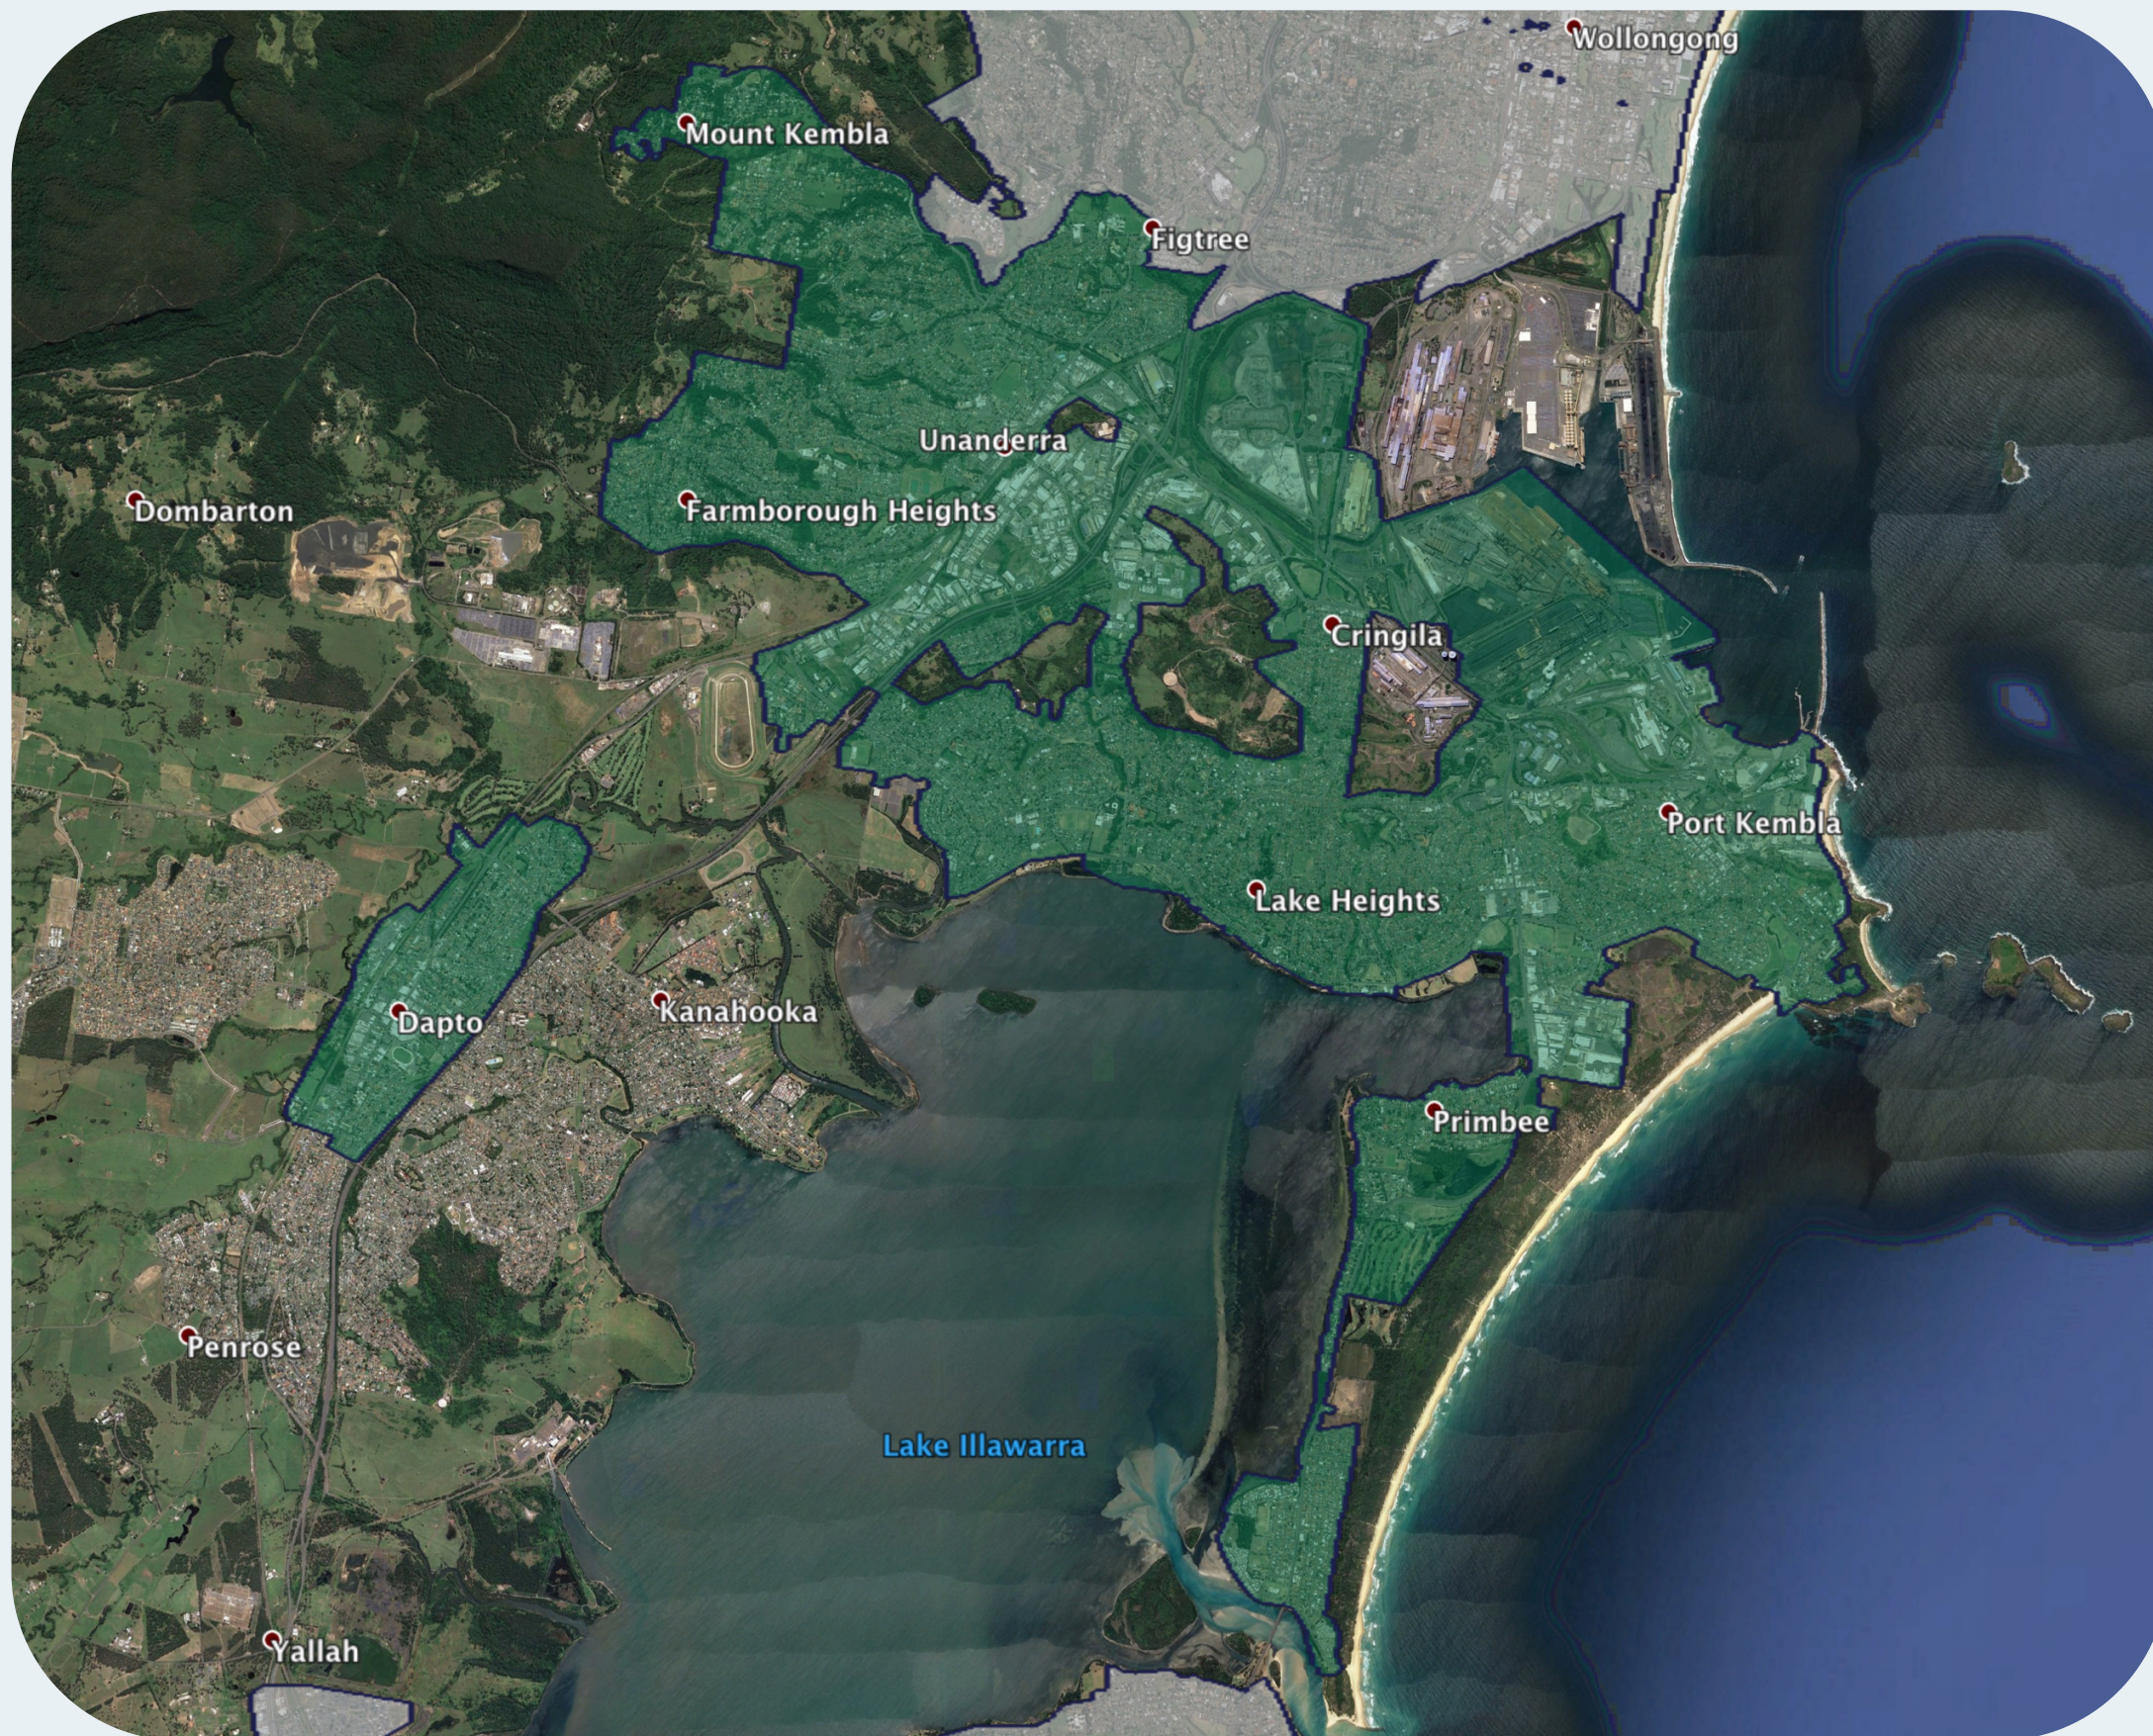

# nbn™ Business Fibre Zone indicative map - Port Kembla - Warrawong and surrounds

The nbn™ Business Fibre Initiative is available to businesses right across the country.

The areas highlighted on this map, are part of an nbn™ Business Fibre Zone that is eligible for business nbn™ Enterprise Ethernet.

## Key

-  nbn™ Business Fibre Zone
-  Adjacent/nearby nbn™ Business Fibre Zone (where relevant)