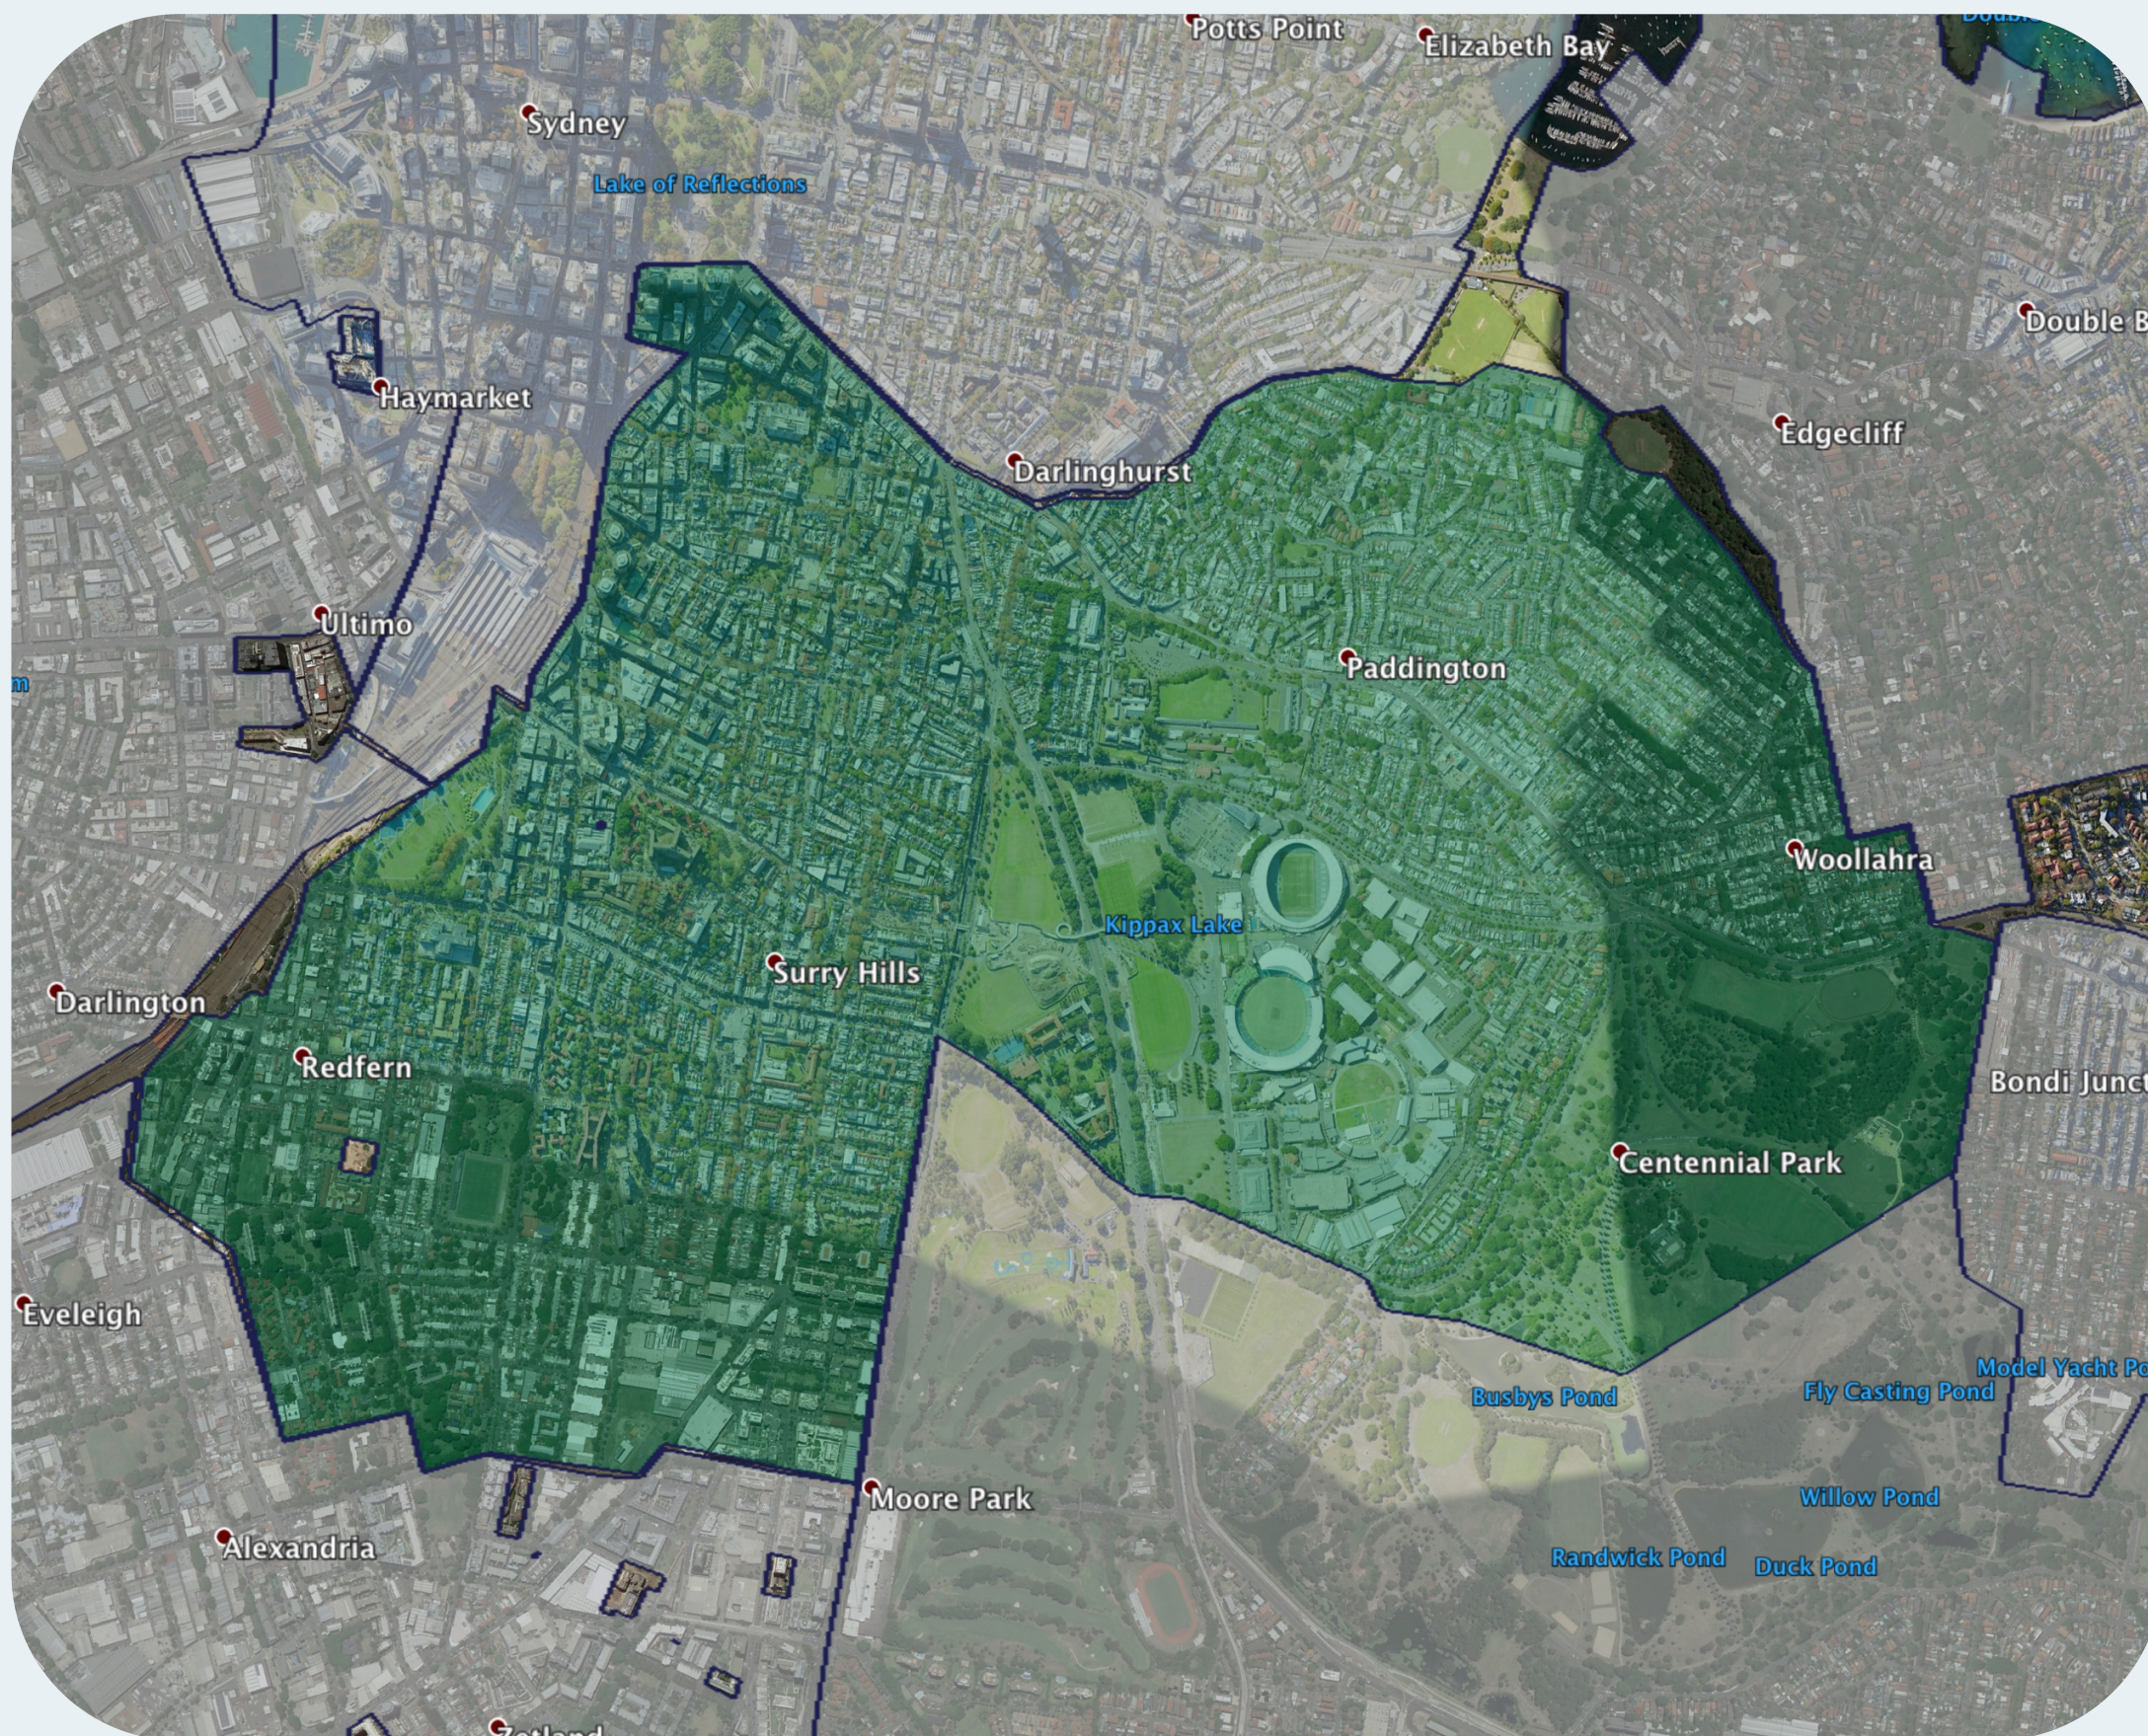

nbn™ Business Fibre Zone indicative map - Surry Hills - Paddington and surrounds

The nbn™ Business Fibre Initiative is available to businesses right across the country.

The areas highlighted on this map, are part of an nbn™ Business Fibre Zone that is eligible for business nbn™ Enterprise Ethernet.

To find out more about the Fibre Initiative contact your service provider, or visit: nbn.com.au/businessfibre

Key

-  nbn™ Business Fibre Zone
-  Adjacent/nearby nbn™ Business Fibre Zone (where relevant)