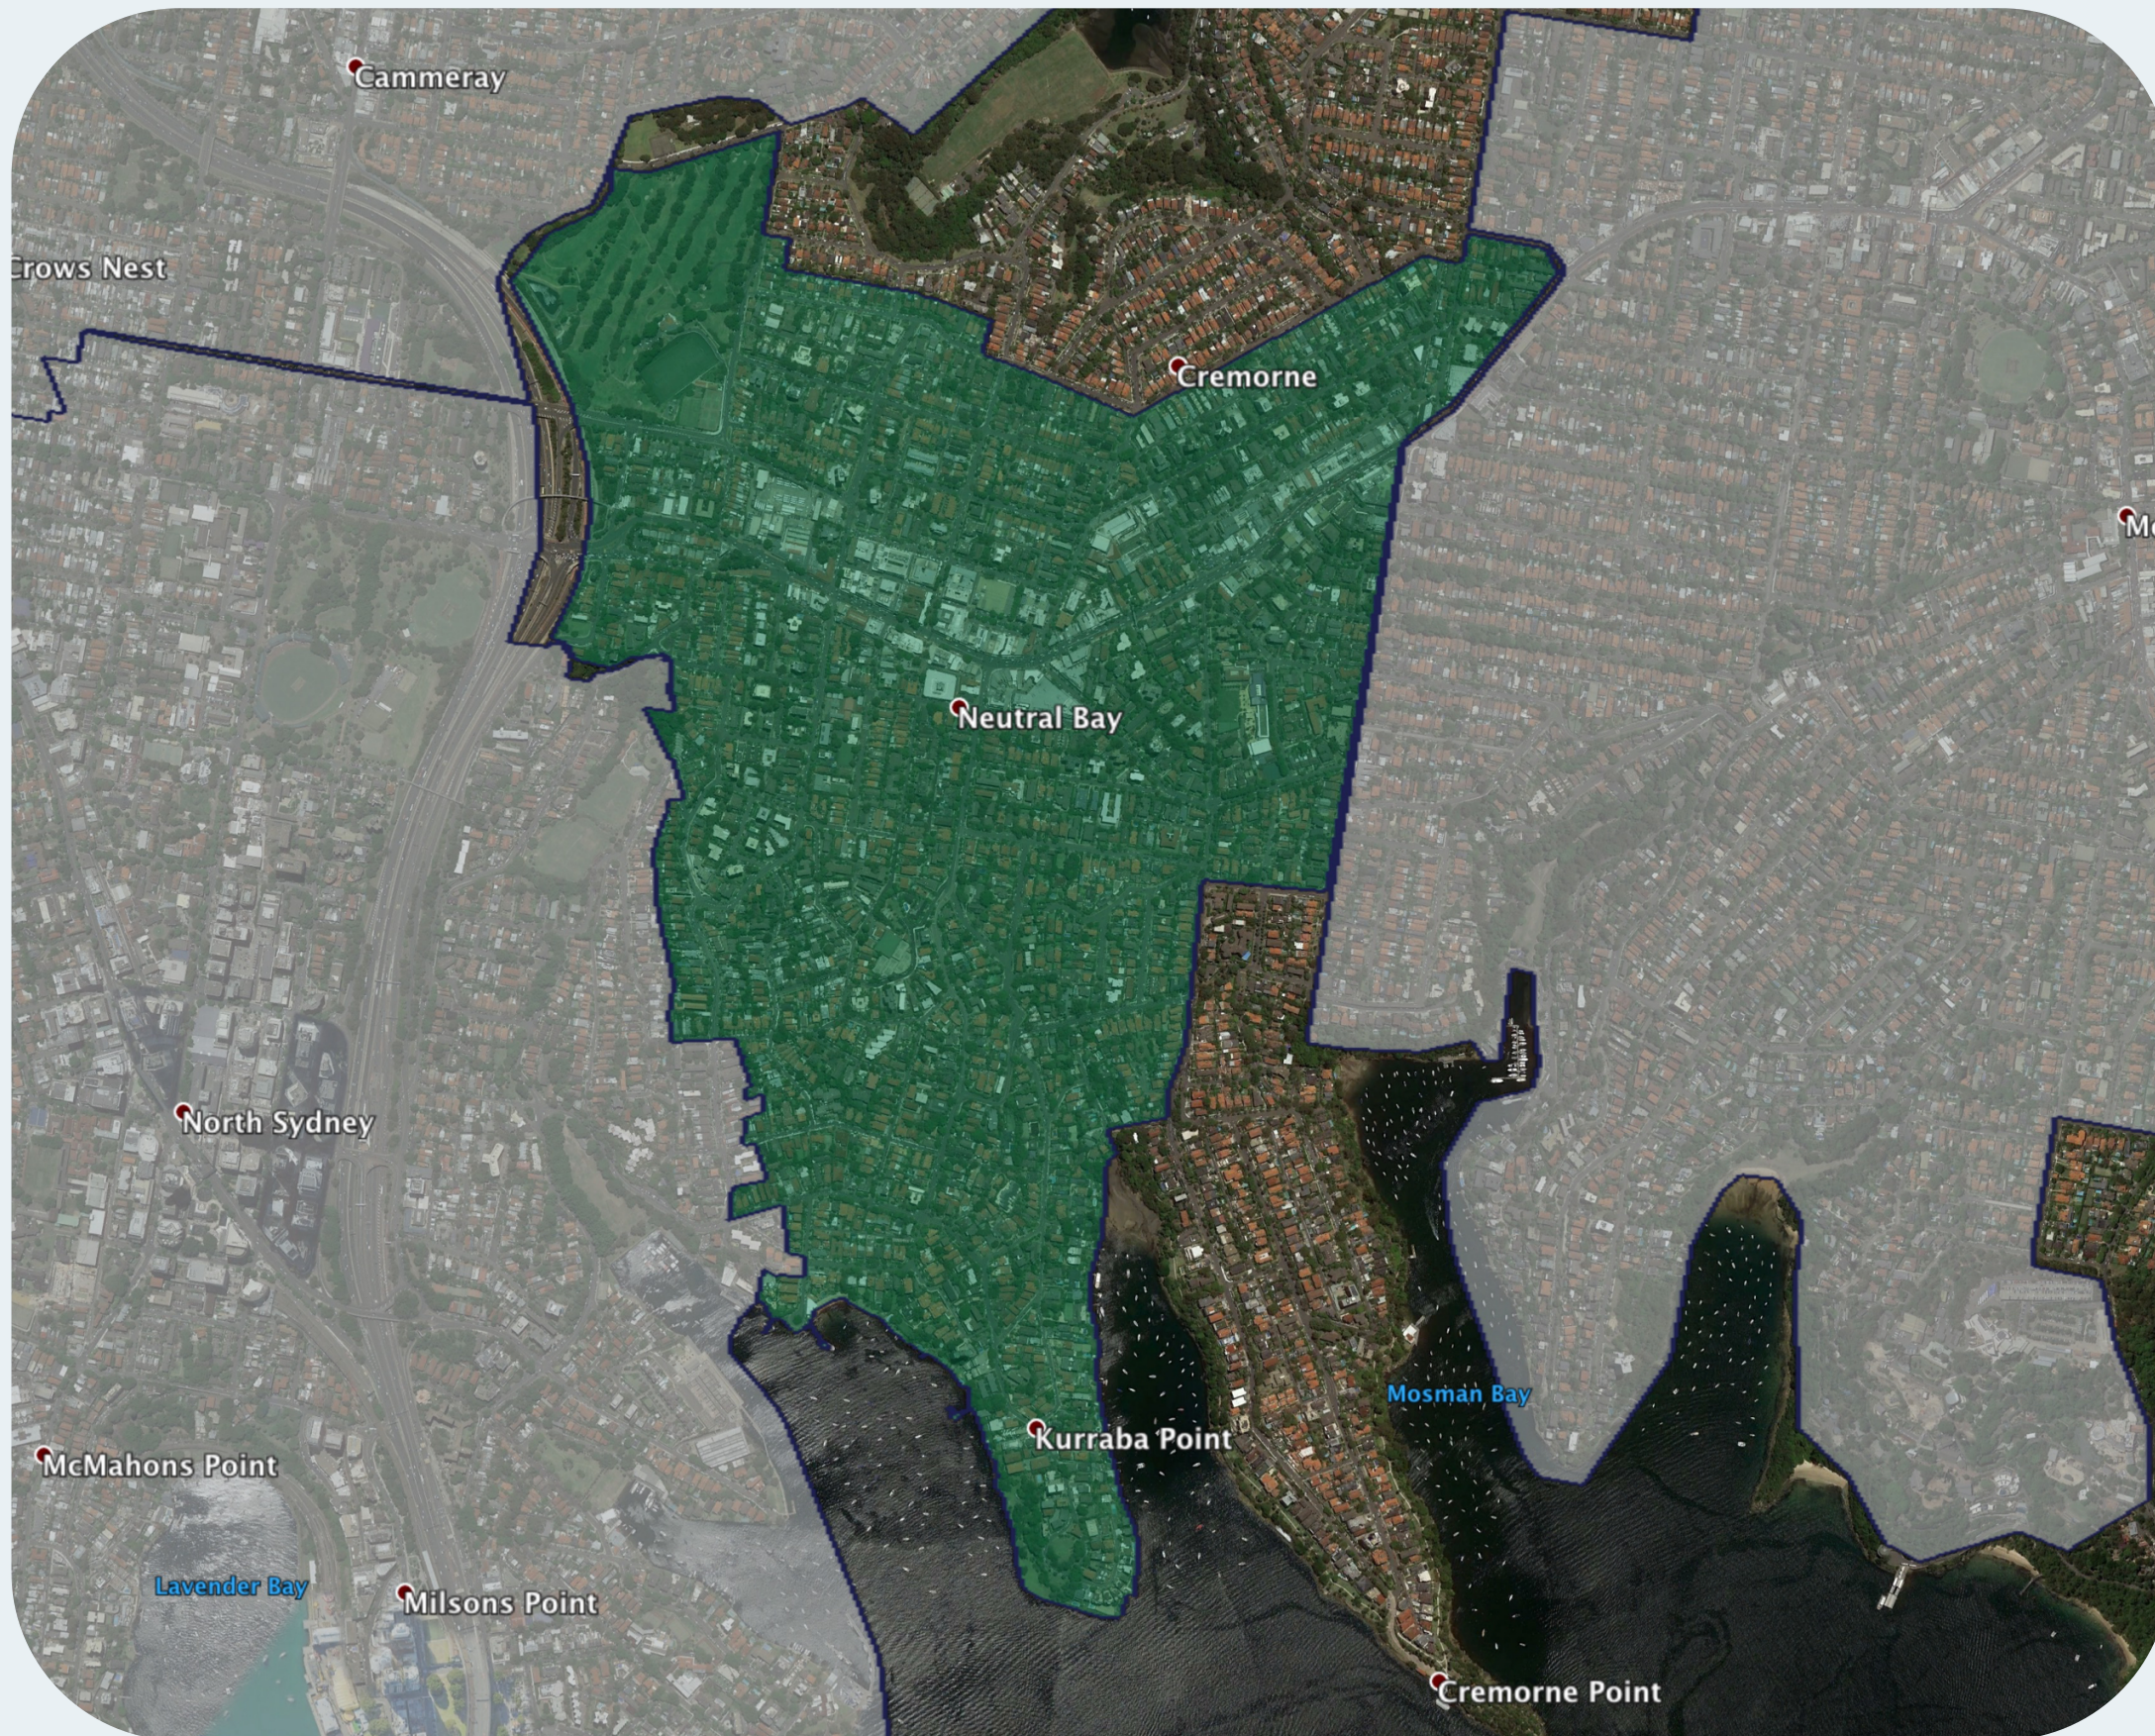

nbn™ Business Fibre Zone indicative map - Neutral Bay and surrounds

The nbn™ Business Fibre Initiative is available to businesses right across the country.

The areas highlighted on this map, are part of an nbn™ Business Fibre Zone that is eligible for business nbn™ Enterprise Ethernet.

To find out more about the Fibre Initiative contact your service provider, or visit: nbn.com.au/businessfibre

Key

-  nbn™ Business Fibre Zone
-  Adjacent/nearby nbn™ Business Fibre Zone (where relevant)