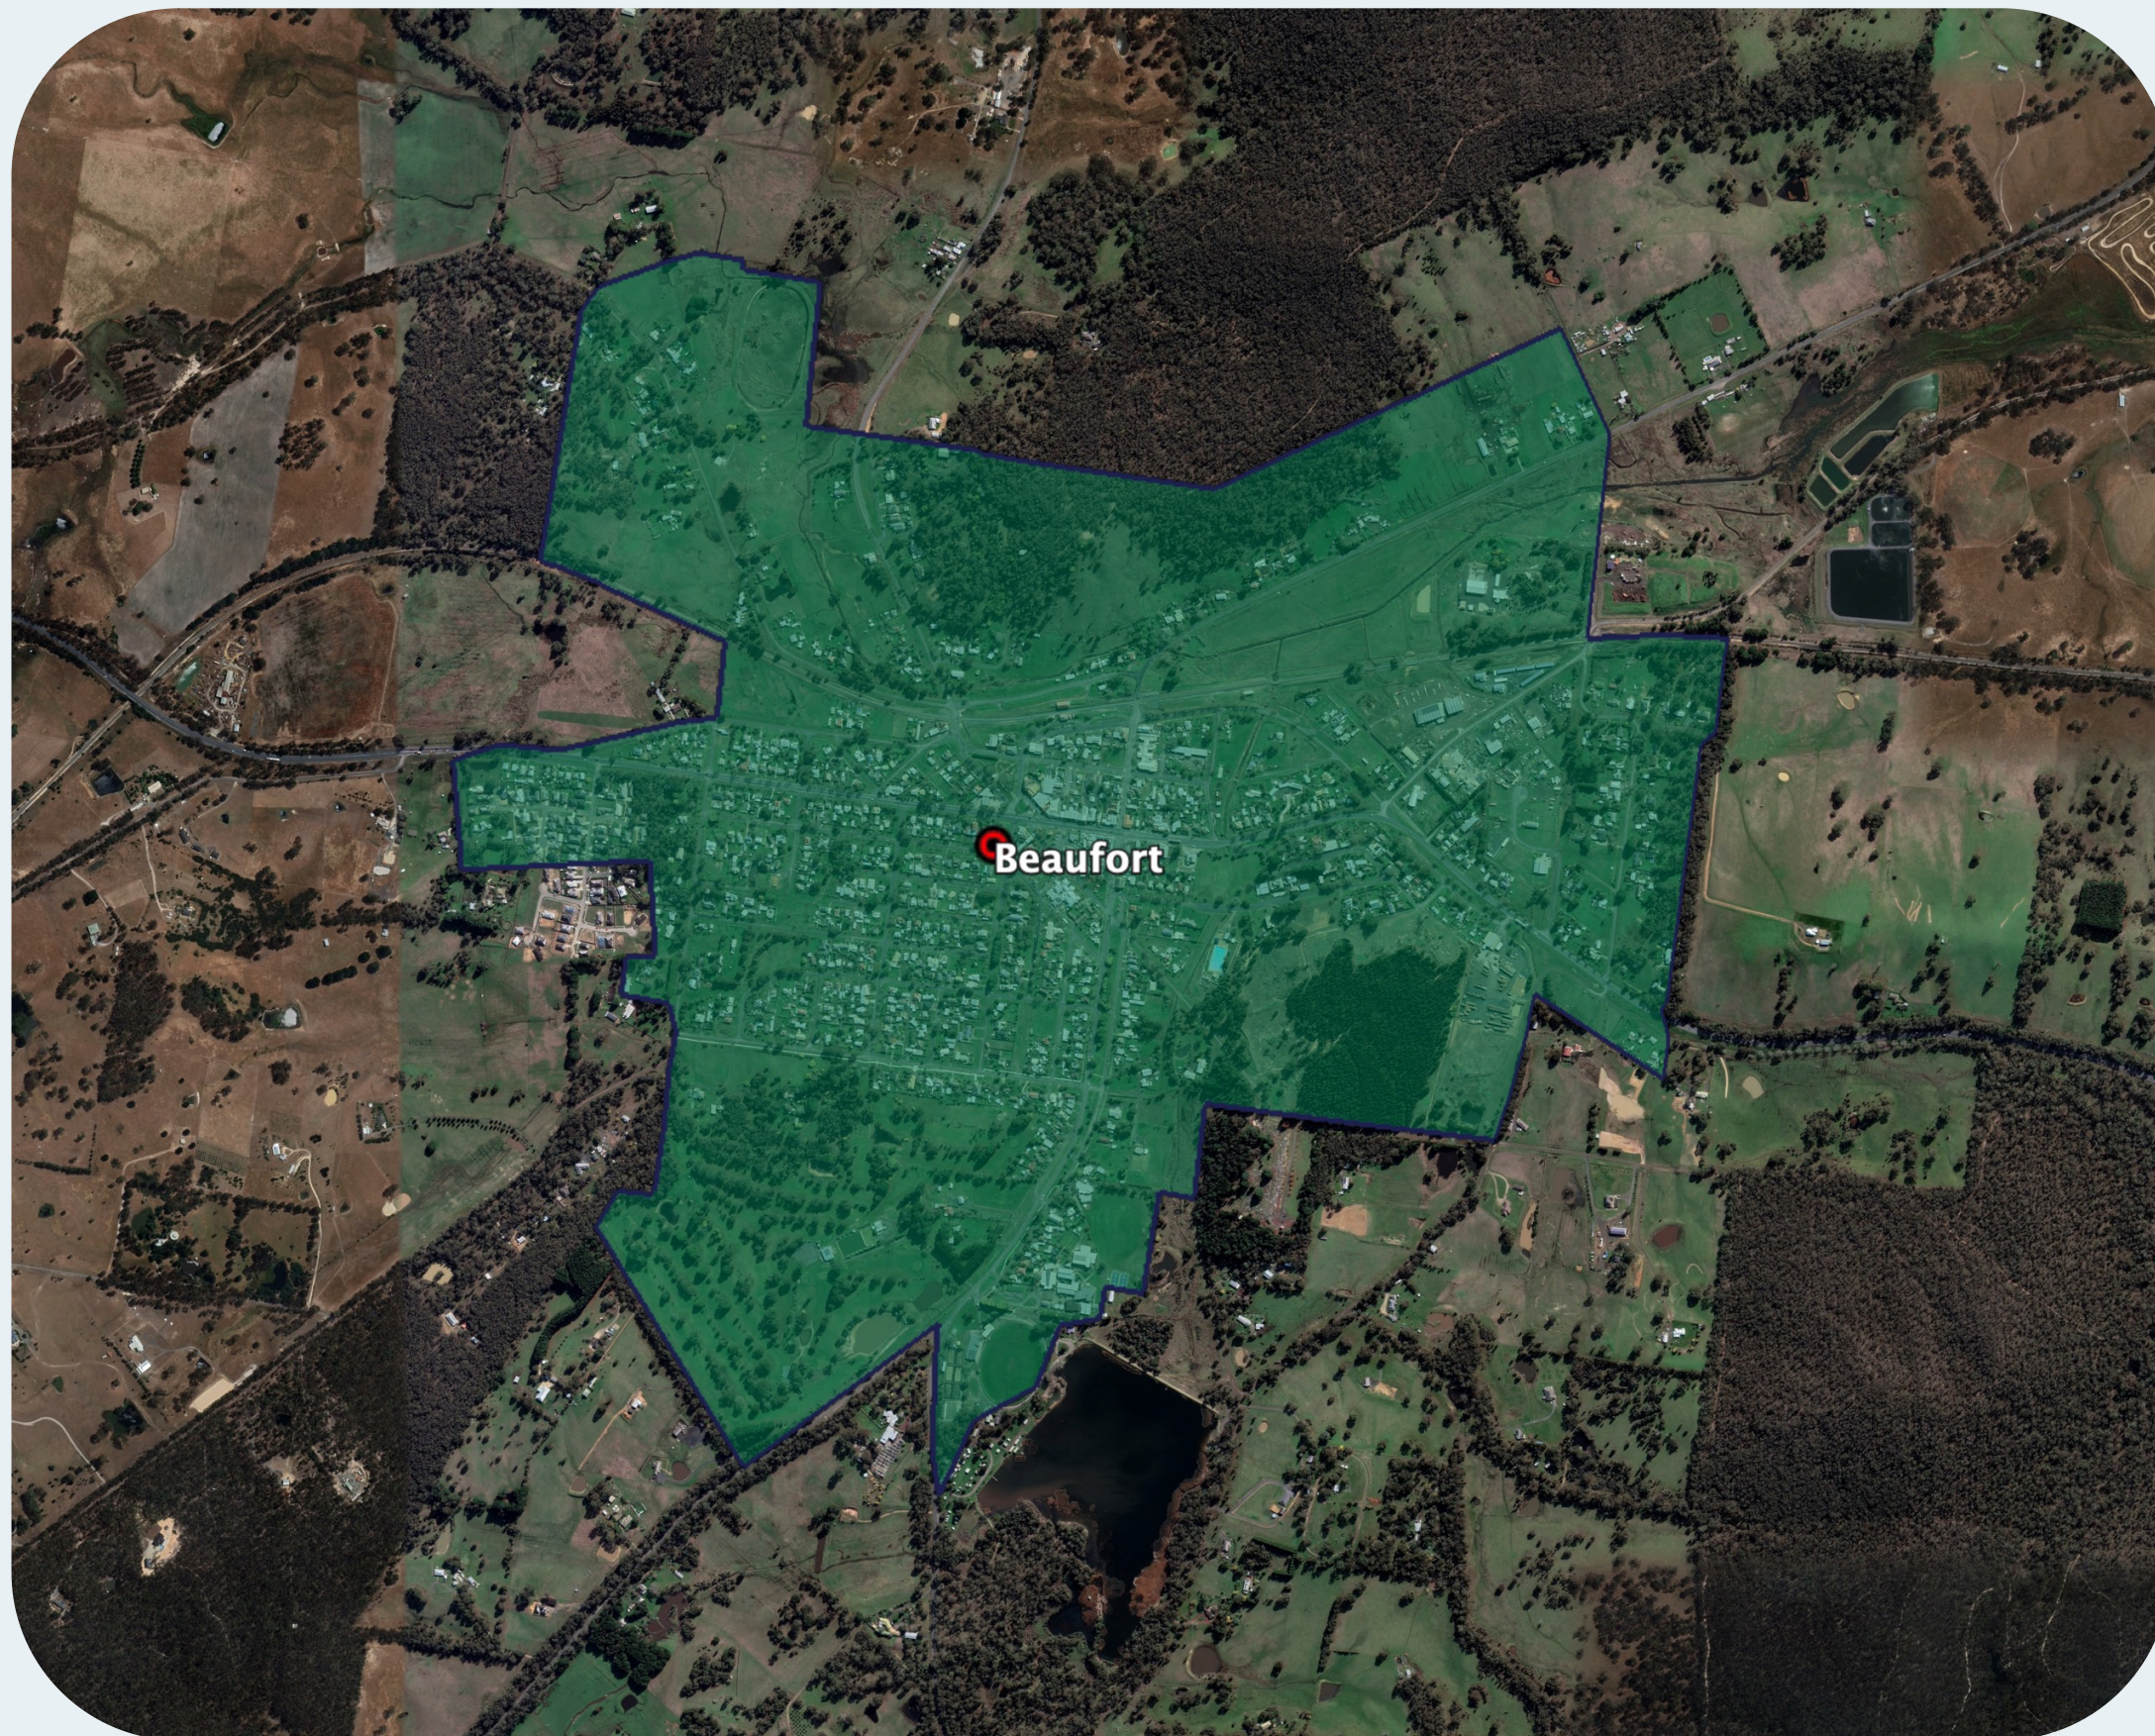

nbn™ Business Fibre Zone indicative map – Beaufort and surrounds

The **nbn™** Business Fibre Initiative is available to businesses right across the country.

The area highlighted on this map, is part of an **nbn™** Business Fibre Zone that is eligible for business **nbn™** Enterprise Ethernet.

To find out more about the Fibre Initiative contact your service provider, or visit:
nbn.com.au/businessfibre

Key

-  nbn™ Business Fibre Zone
-  Adjacent/nearby nbn™ Business Fibre Zone (where relevant)