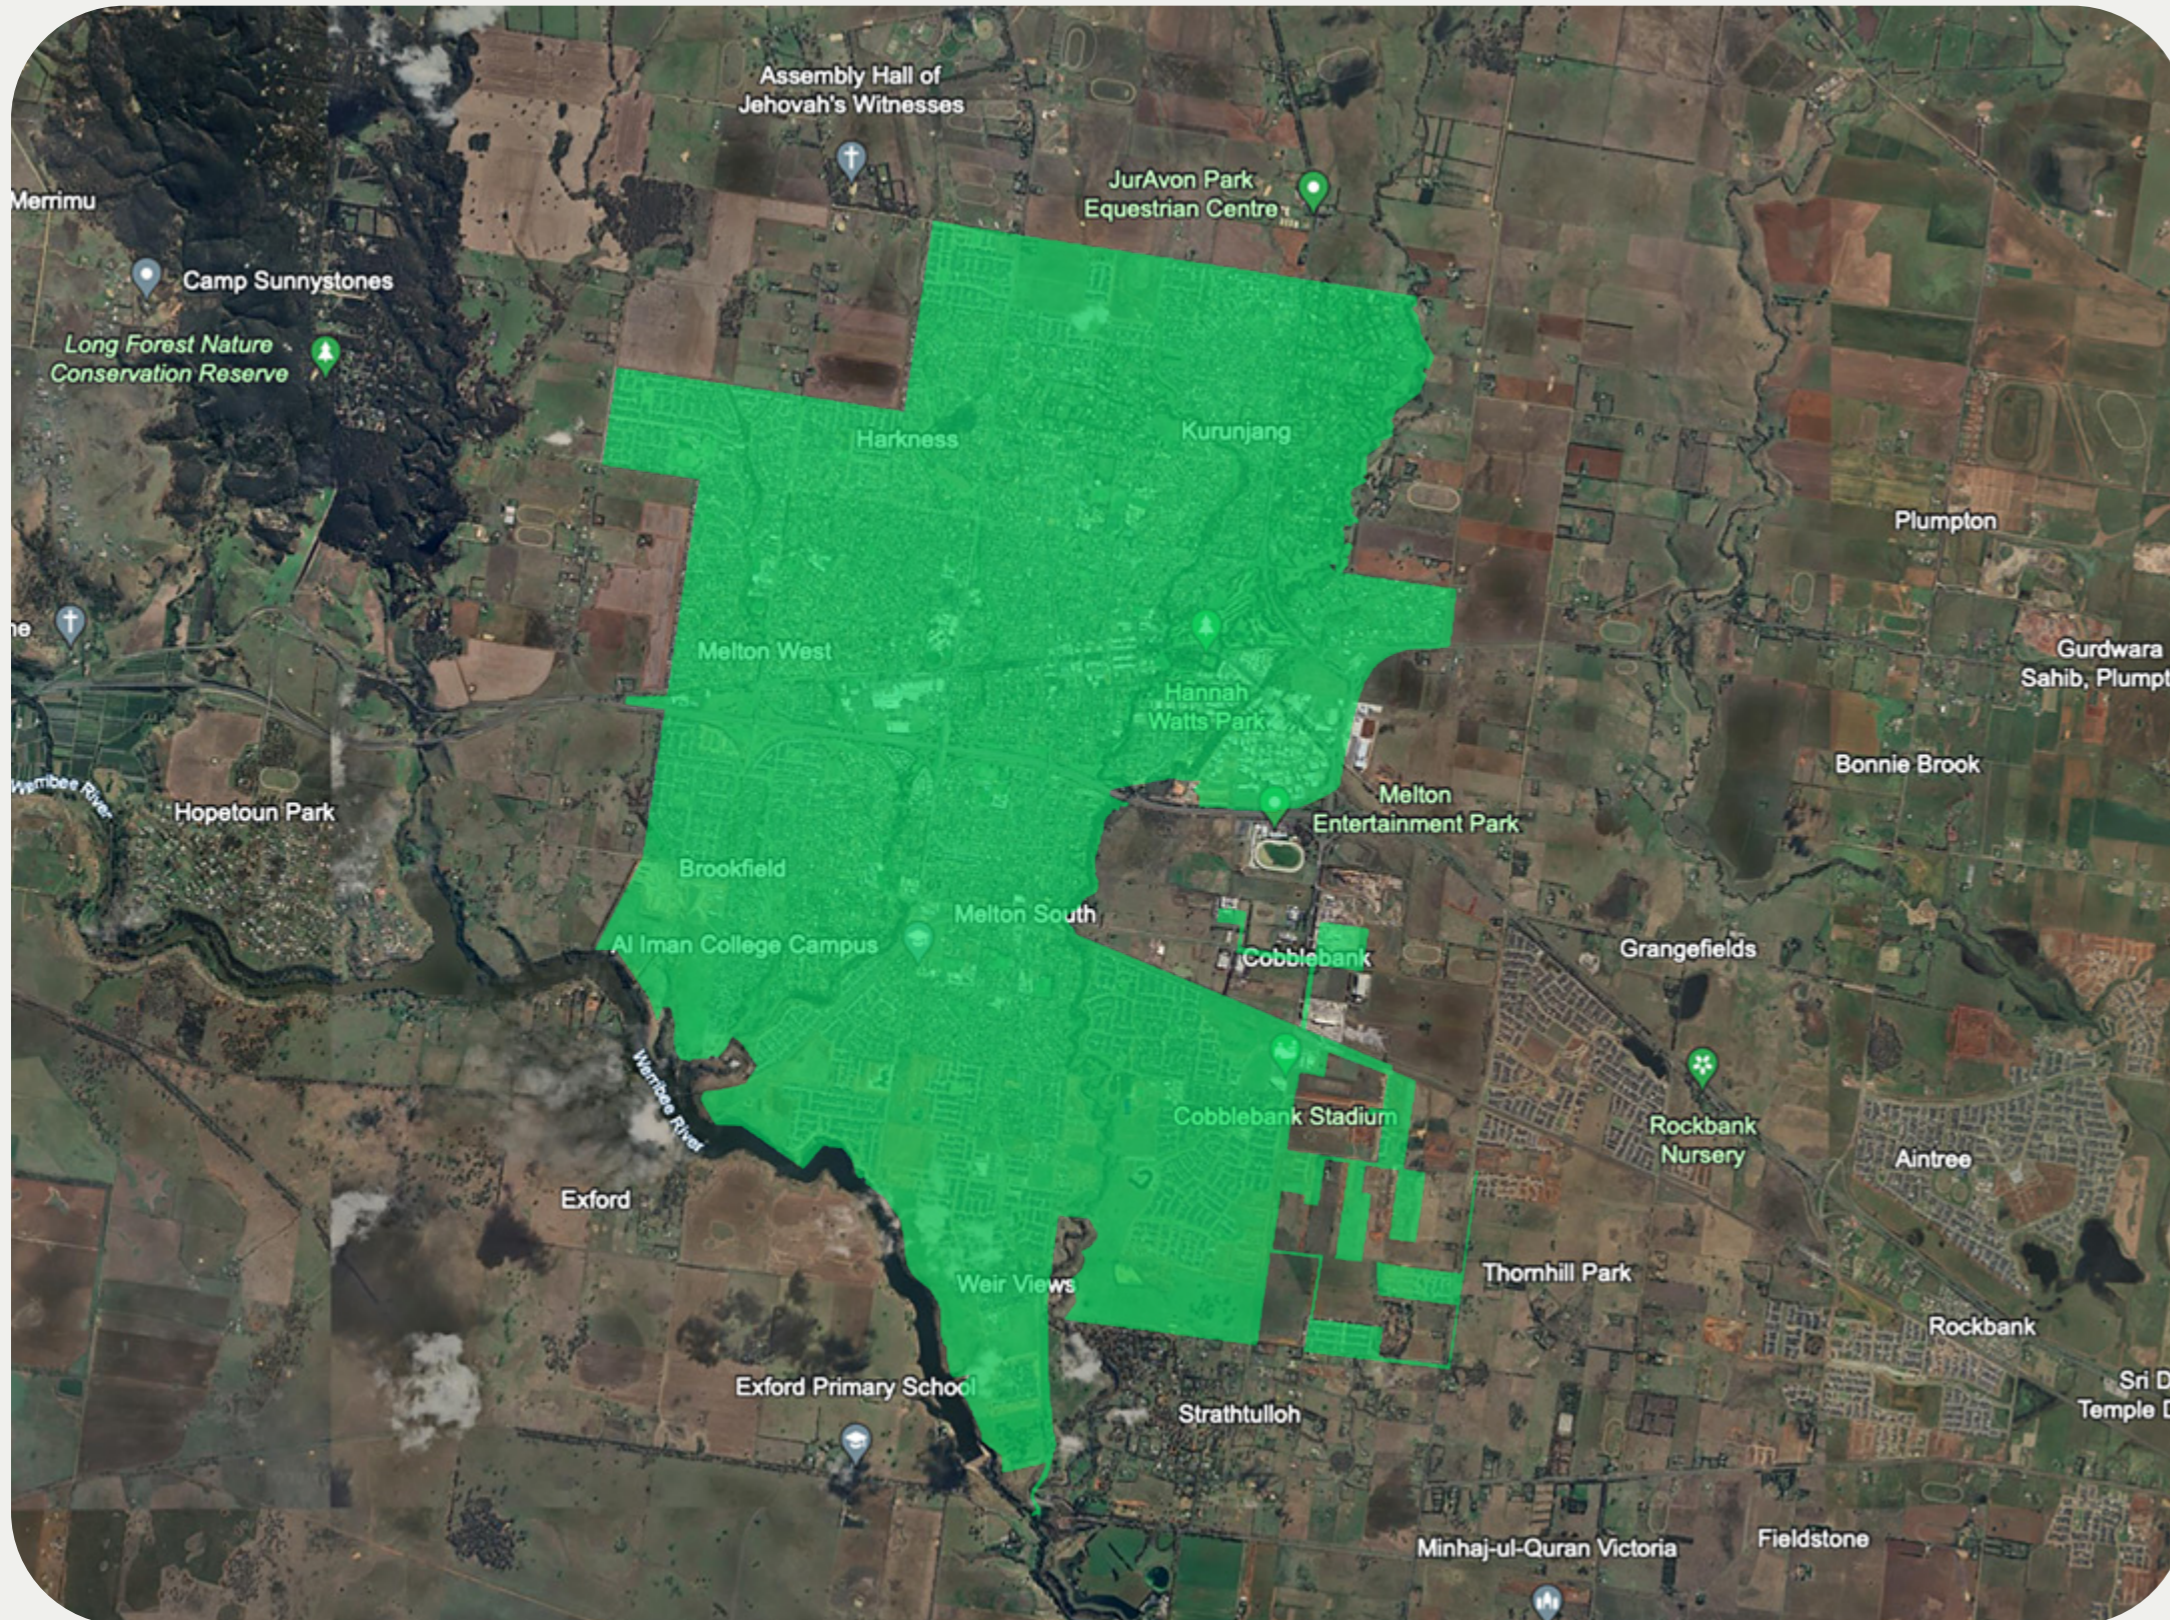

NBN® BUSINESS FIBRE ZONE INDICATIVE MAP MELTON AND SURROUNDS

The nbn® Business Fibre Initiative is available to businesses right across the country.

The areas highlighted on this map, are part of an nbn® Business Fibre Zone that is eligible for business nbn® Enterprise Ethernet.